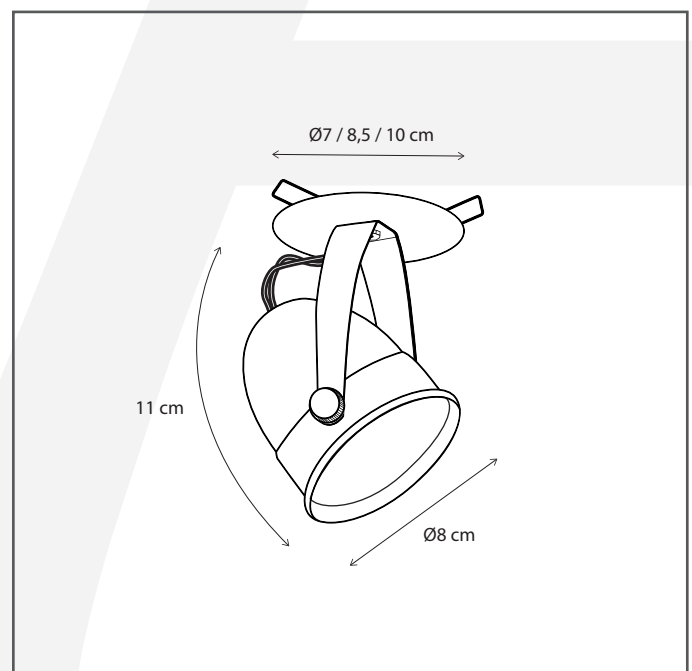

Authentage

Lighting - Verlichting - Eclairage - Beleuchtung
Belgian Design

Comète disc with springs 10 cm

COM001110

General information

Location:	INDOOR
Application:	SPOT
Collection:	COMETE
Material:	Frame: Brass
Finish:	Bronze

Dimensions and weight

Length (cm):	-
Width (cm):	10
Height (cm):	11
Depth (cm):	10
Weight (kg):	0,3

Product Specifications

Max. Wattage circuit 1 (W):	8
Max. Wattage circuit 2 (W):	
Voltage (V):	12
Fitting:	BA15d
Driver included:	No
Transformer included:	No
Dali:	No
Color Temperature (K):	-
Integrated LED:	-
Lamps included:	No
IP rating (IP):	20
Dimmability remote:	Yes
Dimmability on product:	No