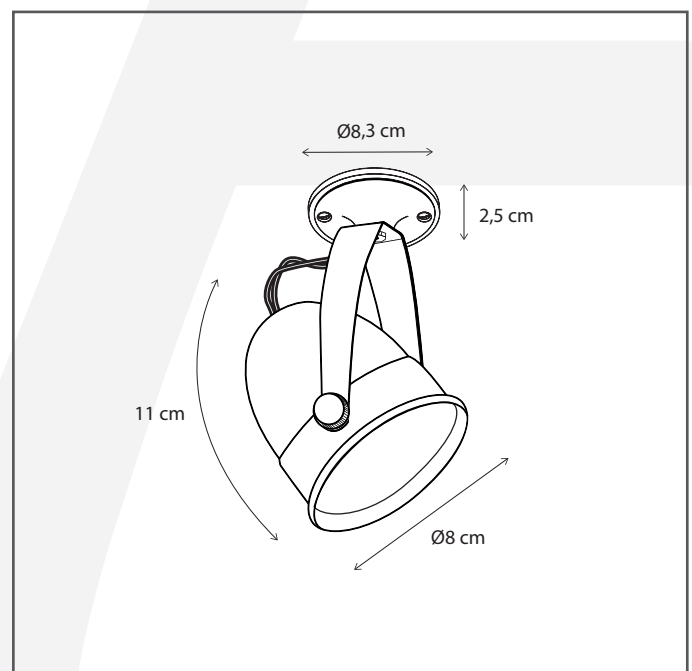

Authentage

Lighting - Verlichting - Eclairage - Beleuchtung
Belgian Design

Comète mounted base

COM001G83

General information

Location:	INDOOR
Application:	SPOT
Collection:	COMETE
Material:	Frame: Brass
Finish:	Bronze

Dimensions and weight

Length (cm):	-
Width (cm):	8,3
Height (cm):	13,5
Depth (cm):	8,3
Weight (kg):	0,375

Product Specifications

Max. Wattage circuit 1 (W):	8
Max. Wattage circuit 2 (W):	
Voltage (V):	12
Fitting:	BA15d
Driver included:	No
Transformer included:	No
Dali:	No
Color Temperature (K):	-
Integrated LED:	-
Lamps included:	No
IP rating (IP):	20
Dimmability remote:	Yes
Dimmability on product:	No