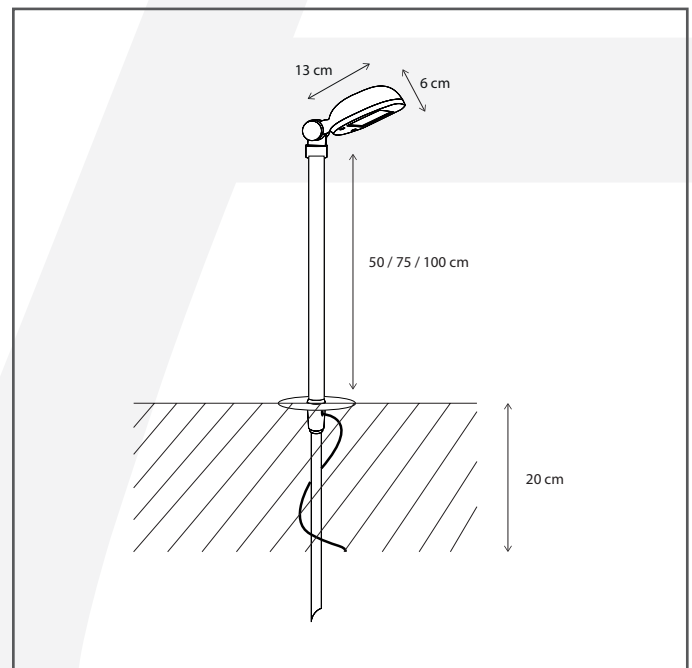

Authentage

Lighting - Verlichting - Eclairage - Beleuchtung
Belgian Design

Charmond on pin 50 cm

CHA1L1P51

General information

Location:	OUTDOOR
Application:	SPIKE
Collection:	CHARMOND
Material:	Frame: Brass
Finish:	Brushed nickel

Dimensions and weight

Length (cm):	-
Width (cm):	10
Height (cm):	70
Depth (cm):	13
Weight (kg):	1,32

Product Specifications

Max. Wattage circuit 1 (W):	2,4
Max. Wattage circuit 2 (W):	
Voltage (V):	24
Fitting:	-
Driver included:	No
Transformer included:	No
Dali:	Yes, on request
Color Temperature (K):	2400
Integrated LED:	Yes
Lamps included:	-
IP rating (IP):	43
Dimmability remote:	Yes
Dimmability on product:	No