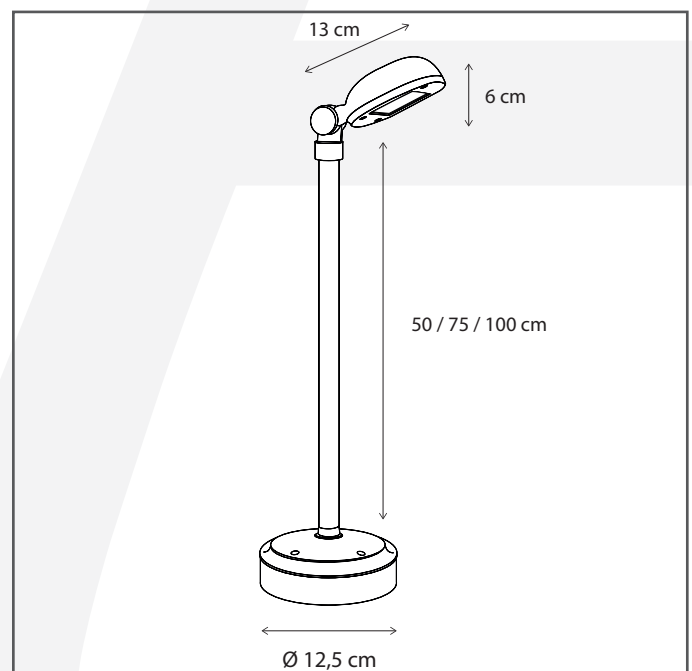

Authentage

Lighting - Verlichting - Eclairage - Beleuchtung
Belgian Design

Charmond on driver base 75 cm

CHA0L1D75

General information

Location:	OUTDOOR
Application:	GROUND & POLE
Collection:	CHARMOND
Material:	Frame: Brass
Finish:	Bronze

Dimensions and weight

Length (cm):	-
Width (cm):	12,5
Height (cm):	80
Depth (cm):	13
Weight (kg):	1,85

Product Specifications

Max. Wattage circuit 1 (W):	2,4
Max. Wattage circuit 2 (W):	
Voltage (V):	230
Fitting:	-
Driver included:	Yes
Transformer included:	No
Dali:	Yes, on request
Color Temperature (K):	2400
Integrated LED:	Yes
Lamps included:	-
IP rating (IP):	43
Dimmability remote:	Yes
Dimmability on product:	No

Charmond on driver base

For further questions don't hesitate to contact us via info@authentage.be or via 0032(0)3 355 10 40.