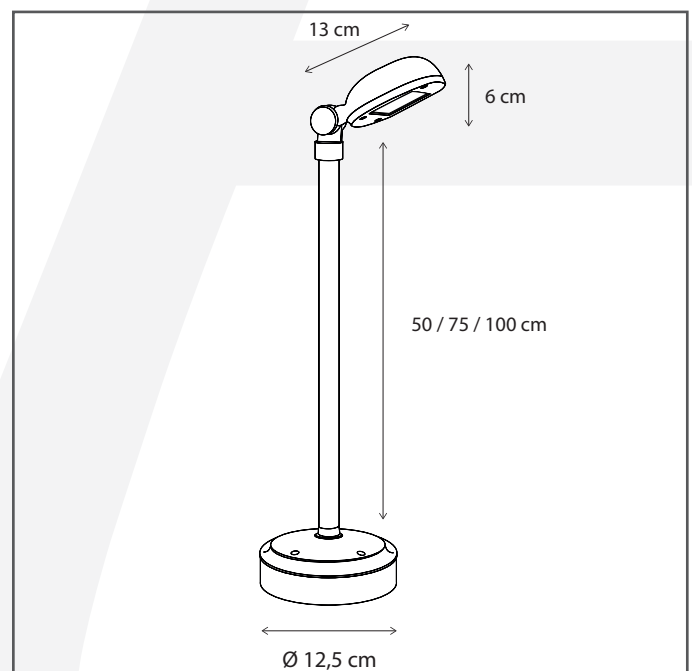

### Dimensions and weight

Length (cm):	-
Width (cm):	12,5
Height (cm):	80
Depth (cm):	13
Weight (kg):	1,85

### Product Specifications

Max. Wattage circuit 1 (W):	4
Max. Wattage circuit 2 (W):	
Voltage (V):	230
Fitting:	G4
Driver included:	Yes
Transformer included:	Yes
Dali:	No
Color Temperature (K):	2400
Integrated LED:	Yes
Lamps included:	-
IP rating (IP):	43
Dimmability remote:	Yes
Dimmability on product:	No