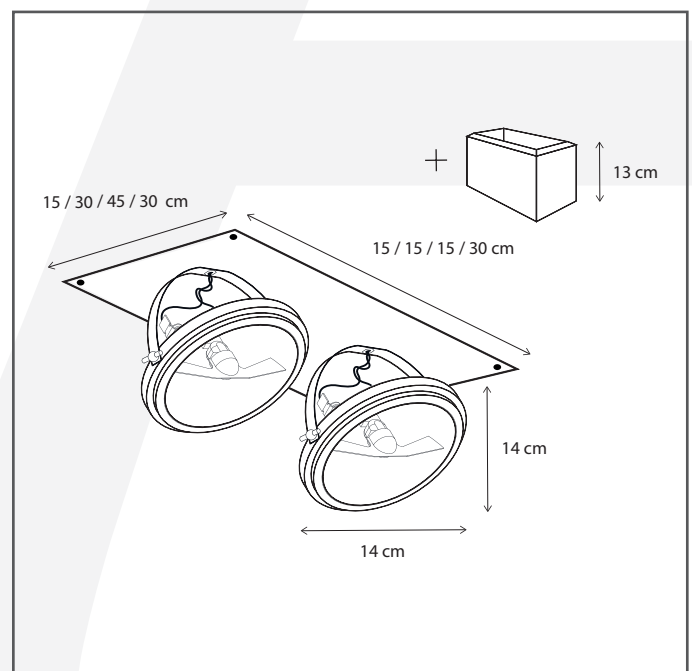

Authentage

Lighting - Verlichting - Eclairage - Beleuchtung
Belgian Design

Phantôme centonze 1L - 15 x 15 cm

CEN2L1CL1

General information

Location:	INDOOR
Application:	RECESSED
Collection:	PHANTÔME
Material:	Frame: Brass, Box: Fermacell
Finish:	Chrome

Dimensions and weight

Length (cm):	-
Width (cm):	15
Height (cm):	13
Depth (cm):	15
Weight (kg):	0,7

Product Specifications

Max. Wattage circuit 1 (W):	15
Max. Wattage circuit 2 (W):	
Voltage (V):	230
Fitting:	G53
Driver included:	Yes
Transformer included:	No
Dali:	No
Color Temperature (K):	-
Integrated LED:	-
Lamps included:	No
IP rating (IP):	20
Dimmability remote:	Yes
Dimmability on product:	No