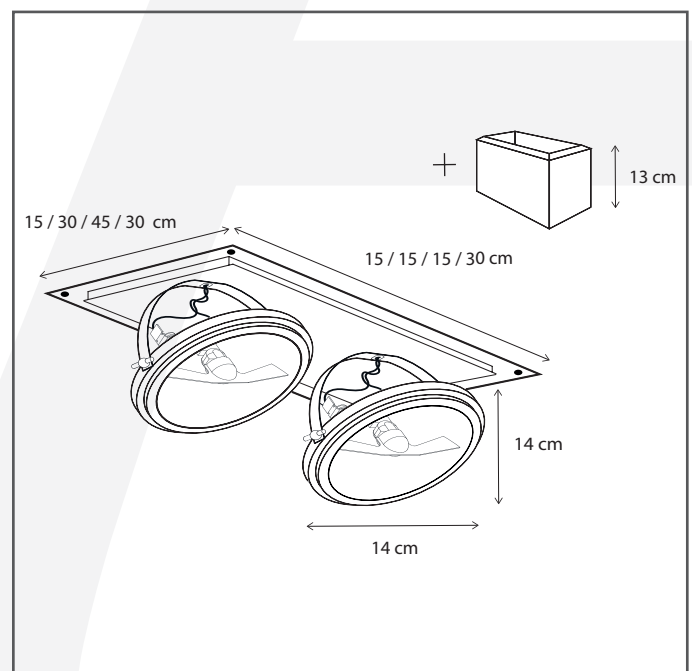

Authentage

Lighting - Verlichting - Eclairage - Beleuchtung
Belgian Design

Phantôme centonze reflector 1L - 15 x 15 cm

CEN001LR1

General information

Location:	INDOOR
Application:	RECESSED
Collection:	PHANTÔME
Material:	Frame: Brass, Box: Fermacell
Finish:	Bronze

Dimensions and weight

Length (cm):	-
Width (cm):	15
Height (cm):	13
Depth (cm):	15
Weight (kg):	1,4

Product Specifications

Max. Wattage circuit 1 (W):	15
Max. Wattage circuit 2 (W):	6
Voltage (V):	230
Fitting:	G53
Driver included:	Yes
Transformer included:	Yes
Dali:	No
Color Temperature (K):	2700 (Integrated LED)
Integrated LED:	Yes
Lamps included:	No
IP rating (IP):	20
Dimmability remote:	Yes
Dimmability on product:	No

Phantôme centonze reflector

For further questions don't hesitate to contact us via info@authentage.be or via 0032(0)3 355 10 40.