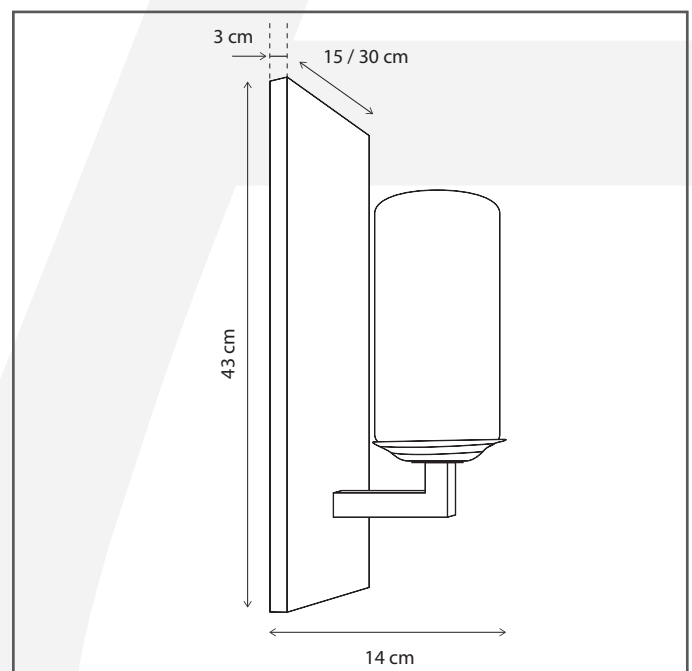

Authentage

Lighting - Verlichting - Eclairage - Beleuchtung
Belgian Design

Bellefeu plate - 1 candle wax

BWP201D15

General information

Location:	INDOOR
Application:	WALL
Collection:	BELLEFEU
Material:	Frame: Brass, Candles: Wax
Finish:	Chrome

Dimensions and weight

Length (cm):	15
Width (cm):	-
Height (cm):	43
Depth (cm):	14
Weight (kg):	3,3

Product Specifications

Max. Wattage circuit 1 (W):	2,4
Max. Wattage circuit 2 (W):	
Voltage (V):	230
Fitting:	
Driver included:	Yes
Transformer included:	No
Dali:	Yes, on request
Color Temperature (K):	2300 (Candles)
Integrated LED:	Yes
Lamps included:	-
IP rating (IP):	20
Dimmability remote:	Yes
Dimmability on product:	Yes

Bellefeu plate

For further questions don't hesitate to contact us via info@authentage.be or via 0032(0)3 355 10 40.