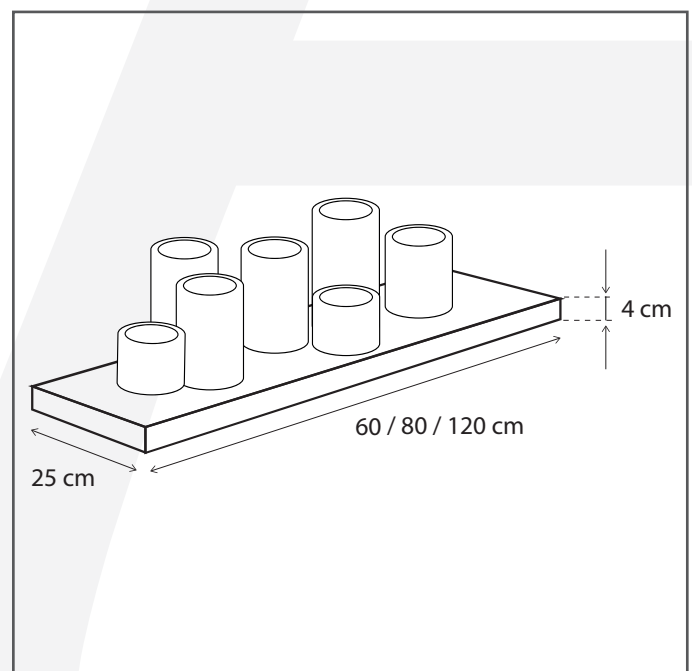

Authentage

Lighting - Verlichting - Eclairage - Beleuchtung
Belgian Design

Bellefeu plateau 120 cm - 10 candles wax

BWP010D12

General information

Location:	INDOOR
Application:	WALL
Collection:	BELLEFEU
Material:	Frame: Brass, Candles: Wax
Finish:	Bronze

Dimensions and weight

Length (cm):	120
Width (cm):	-
Height (cm):	4
Depth (cm):	25
Weight (kg):	14,2

Product Specifications

Max. Wattage circuit 1 (W):	10 x 2,4
Max. Wattage circuit 2 (W):	
Voltage (V):	230
Fitting:	
Driver included:	Yes
Transformer included:	No
Dali:	Yes, on request
Color Temperature (K):	2300 (Candles)
Integrated LED:	Yes
Lamps included:	-
IP rating (IP):	20
Dimmability remote:	Yes
Dimmability on product:	Yes