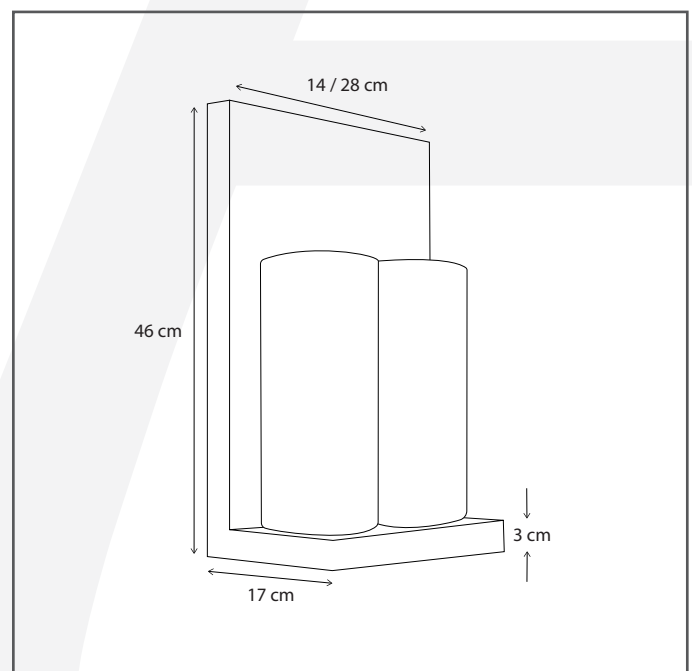

Authentage

Lighting - Verlichting - Eclairage - Beleuchtung
Belgian Design

Bellefeu on L profile - 1 candle wax

BWL201D01

General information

Location:	INDOOR
Application:	WALL
Collection:	BELLEFEU
Material:	Frame: Brass, Candles: Wax
Finish:	Chrome

Dimensions and weight

Length (cm):	14
Width (cm):	-
Height (cm):	46
Depth (cm):	17
Weight (kg):	3,6

Product Specifications

Max. Wattage circuit 1 (W):	2,4
Max. Wattage circuit 2 (W):	
Voltage (V):	230
Fitting:	
Driver included:	Yes
Transformer included:	No
Dali:	Yes, on request
Color Temperature (K):	2300 (Candles)
Integrated LED:	Yes
Lamps included:	-
IP rating (IP):	20
Dimmability remote:	Yes
Dimmability on product:	Yes