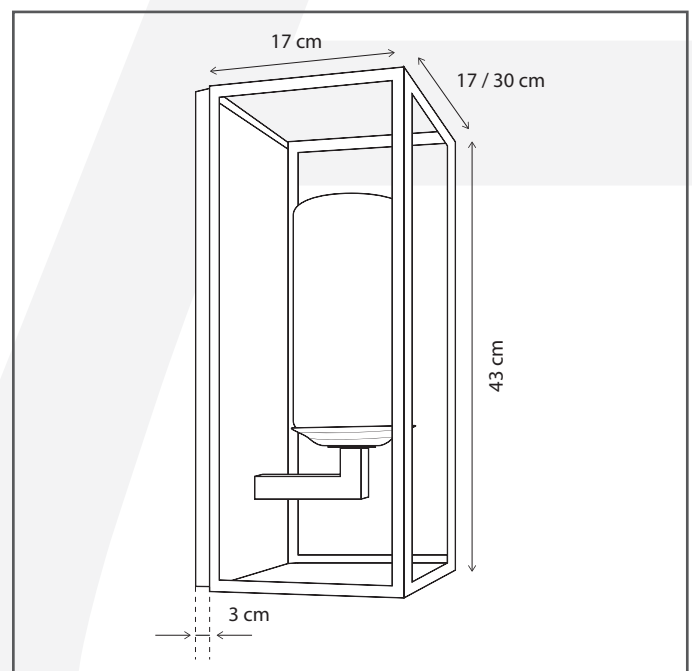

Authentage

Lighting - Verlichting - Eclairage - Beleuchtung
Belgian Design

Bellefeu vitrine wall - 2 candles glass

BVW2020UG

General information

Location:	OUTDOOR
Application:	WALL
Collection:	BELLEFEU
Material:	Frame: Brass, Glass: Clear Glass, Candles: Glass
Finish:	Chrome

Dimensions and weight

Length (cm):	-
Width (cm):	30
Height (cm):	43
Depth (cm):	20
Weight (kg):	3,8

Product Specifications

Max. Wattage circuit 1 (W):	2 x 2,4
Max. Wattage circuit 2 (W):	
Voltage (V):	230
Fitting:	
Driver included:	Yes
Transformer included:	No
Dali:	Yes, on request
Color Temperature (K):	2300 (Candles)
Integrated LED:	Yes
Lamps included:	-
IP rating (IP):	43
Dimmability remote:	Yes
Dimmability on product:	Yes