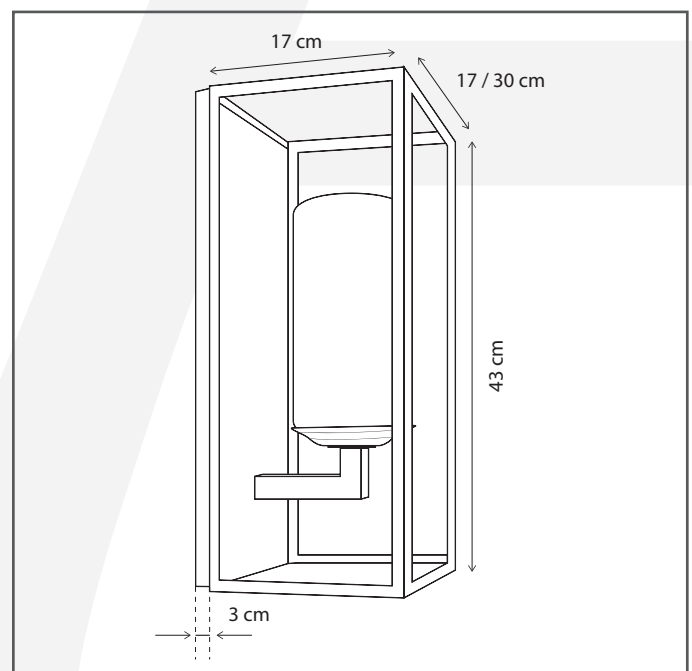

Authentage

Lighting - Verlichting - Eclairage - Beleuchtung
Belgian Design

Bellefeu vitrine wall - 1 candle glass

BVW201OUG

General information

Location:	OUTDOOR
Application:	WALL
Collection:	BELLEFEU
Material:	Frame: Brass, Glass: Clear Glass, Candles: Glass
Finish:	Chrome

Dimensions and weight

Length (cm):	-
Width (cm):	17
Height (cm):	43
Depth (cm):	20
Weight (kg):	3,713

Product Specifications

Max. Wattage circuit 1 (W):	2,4
Max. Wattage circuit 2 (W):	
Voltage (V):	230
Fitting:	
Driver included:	Yes
Transformer included:	No
Dali:	Yes, on request
Color Temperature (K):	2300 (Candles)
Integrated LED:	Yes
Lamps included:	-
IP rating (IP):	43
Dimmability remote:	Yes
Dimmability on product:	Yes