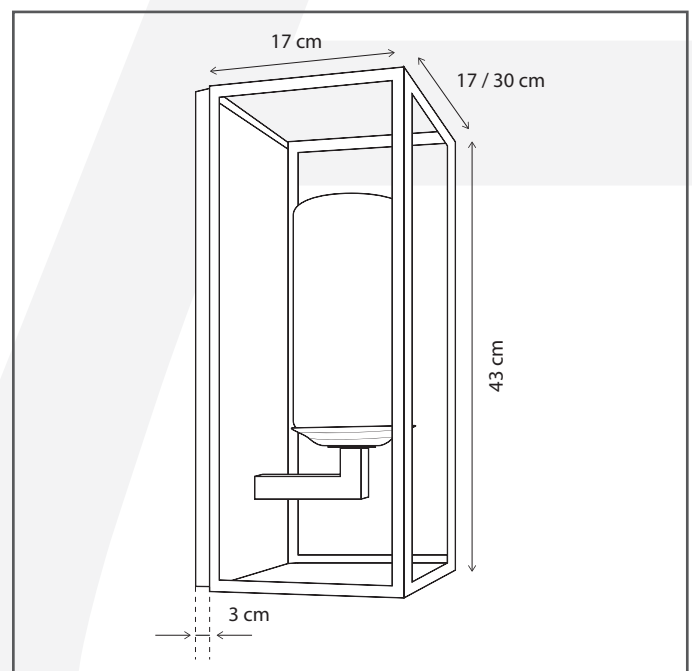

Authentage

Lighting - Verlichting - Eclairage - Beleuchtung
Belgian Design

Bellefeu vitrine wall - 2 candles glass

BVW102OUG

General information

Location:	OUTDOOR
Application:	WALL
Collection:	BELLEFEU
Material:	Frame: Brass, Glass: Clear Glass, Candles: Glass
Finish:	Brushed nickel

Dimensions and weight

Length (cm):	-
Width (cm):	30
Height (cm):	43
Depth (cm):	20
Weight (kg):	3,8

Product Specifications

Max. Wattage circuit 1 (W):	2 x 2,4
Max. Wattage circuit 2 (W):	
Voltage (V):	230
Fitting:	
Driver included:	Yes
Transformer included:	No
Dali:	Yes, on request
Color Temperature (K):	2300 (Candles)
Integrated LED:	Yes
Lamps included:	-
IP rating (IP):	43
Dimmability remote:	Yes
Dimmability on product:	Yes