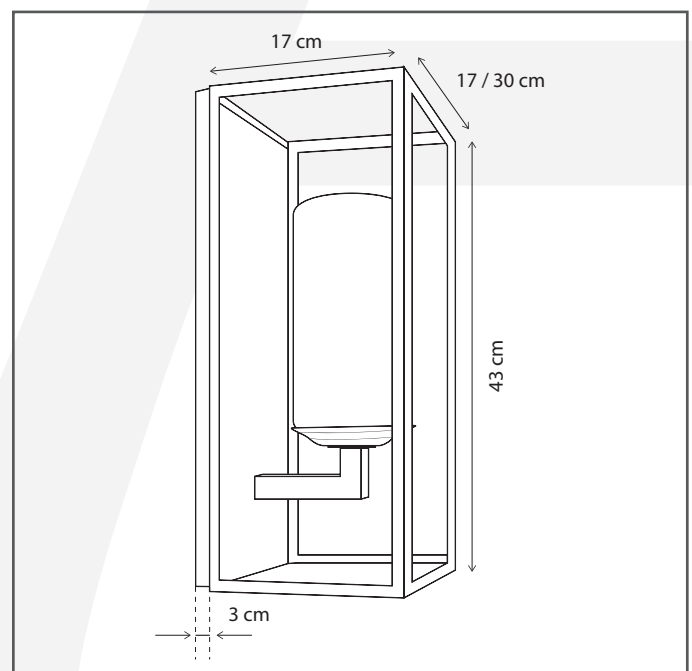

Authentage

Lighting - Verlichting - Eclairage - Beleuchtung
Belgian Design

Bellefeu vitrine wall - 1 candle wax

BVW101INW

General information

Location:	INDOOR
Application:	WALL
Collection:	BELLEFEU
Material:	Frame: Brass, Candles: Wax , Glass: Clear Glass
Finish:	Brushed nickel

Dimensions and weight

Length (cm):	17
Width (cm):	-
Height (cm):	43
Depth (cm):	20
Weight (kg):	3,713

Product Specifications

Max. Wattage circuit 1 (W):	2,4
Max. Wattage circuit 2 (W):	
Voltage (V):	230
Fitting:	
Driver included:	Yes
Transformer included:	No
Dali:	Yes, on request
Color Temperature (K):	2300 (Candles)
Integrated LED:	Yes
Lamps included:	-
IP rating (IP):	20
Dimmability remote:	Yes
Dimmability on product:	Yes