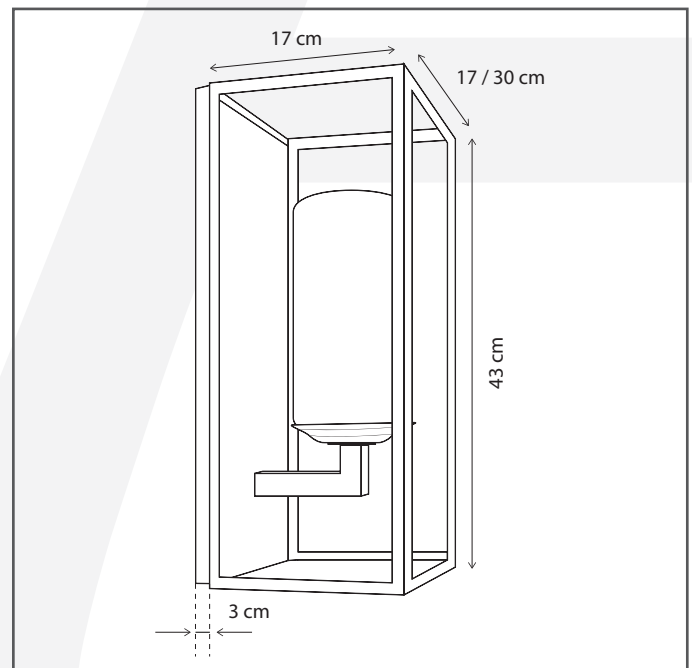

Authentage

Lighting - Verlichting - Eclairage - Beleuchtung
Belgian Design

Bellefeu vitrine wall - 2 candles glass

BVW002OUG

General information

Location:	OUTDOOR
Application:	WALL
Collection:	BELLEFEU
Material:	Frame: Brass, Glass: Clear Glass, Candles: Glass
Finish:	Bronze

Dimensions and weight

Length (cm):	-
Width (cm):	30
Height (cm):	43
Depth (cm):	20
Weight (kg):	3,8

Product Specifications

Max. Wattage circuit 1 (W):	2 x 2,4
Max. Wattage circuit 2 (W):	
Voltage (V):	230
Fitting:	
Driver included:	Yes
Transformer included:	No
Dali:	Yes, on request
Color Temperature (K):	2300 (Candles)
Integrated LED:	Yes
Lamps included:	-
IP rating (IP):	43
Dimmability remote:	Yes
Dimmability on product:	Yes

Bellefeu vitrine wall outdoor

For further questions don't hesitate to contact us via info@authentage.be or via 0032(0)3 355 10 40.