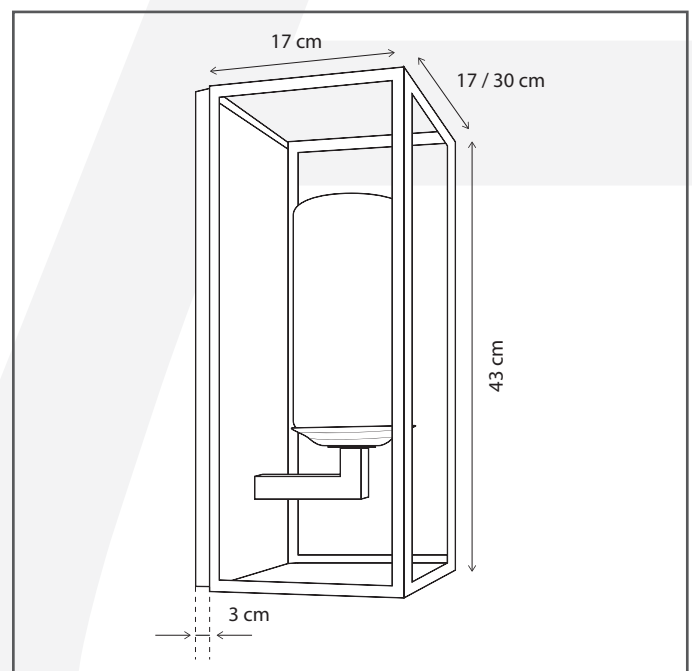

Authentage

Lighting - Verlichting - Eclairage - Beleuchtung
Belgian Design

Bellefeu vitrine wall - 1 candle glass

BVW001OUG

General information

Location:	OUTDOOR
Application:	WALL
Collection:	BELLEFEU
Material:	Frame: Brass, Glass: Clear Glass, Candles: Glass
Finish:	Bronze

Dimensions and weight

Length (cm):	-
Width (cm):	17
Height (cm):	43
Depth (cm):	20
Weight (kg):	3,713

Product Specifications

Max. Wattage circuit 1 (W):	2,4
Max. Wattage circuit 2 (W):	
Voltage (V):	230
Fitting:	
Driver included:	Yes
Transformer included:	No
Dali:	Yes, on request
Color Temperature (K):	2300 (Candles)
Integrated LED:	Yes
Lamps included:	-
IP rating (IP):	43
Dimmability remote:	Yes
Dimmability on product:	Yes