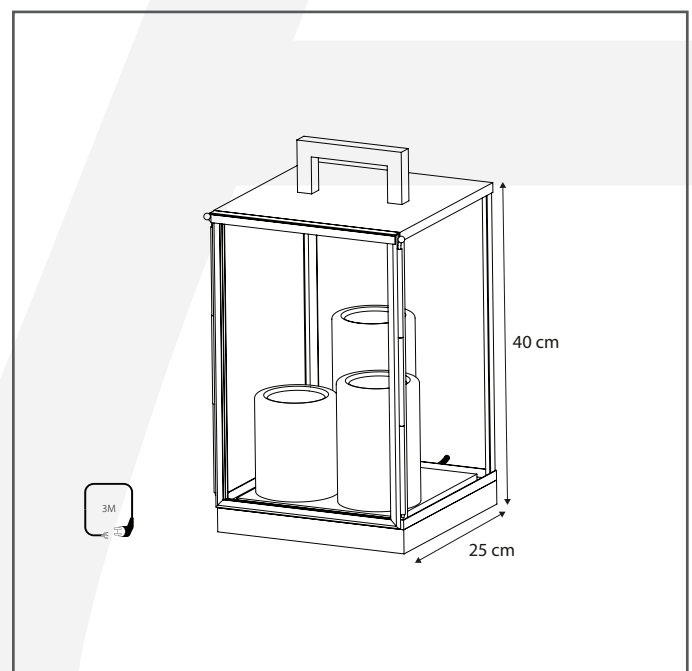

Authentage

Lighting - Verlichting - Eclairage - Beleuchtung
Belgian Design

Bellefeu vitrine lantern outdoor - 3 candles glass

BVO003D53

General information

Location:	OUTDOOR
Application:	FLOOR & TABLE
Collection:	BELLEFEU
Material:	Frame: Brass, Candles: Glass
Finish:	Bronze

Dimensions and weight

Length (cm):	-
Width (cm):	25
Height (cm):	40
Depth (cm):	25
Weight (kg):	7,2

Product Specifications

Max. Wattage circuit 1 (W):	3 x 2,4
Max. Wattage circuit 2 (W):	-
Voltage (V):	230
Fitting:	-
Driver included:	Yes
Transformer included:	No
Dali:	No
Color Temperature (K):	2300 (Candles)
Integrated LED:	Yes
Lamps included:	-
IP rating (IP):	43
Dimmability remote:	No
Dimmability on product:	Yes