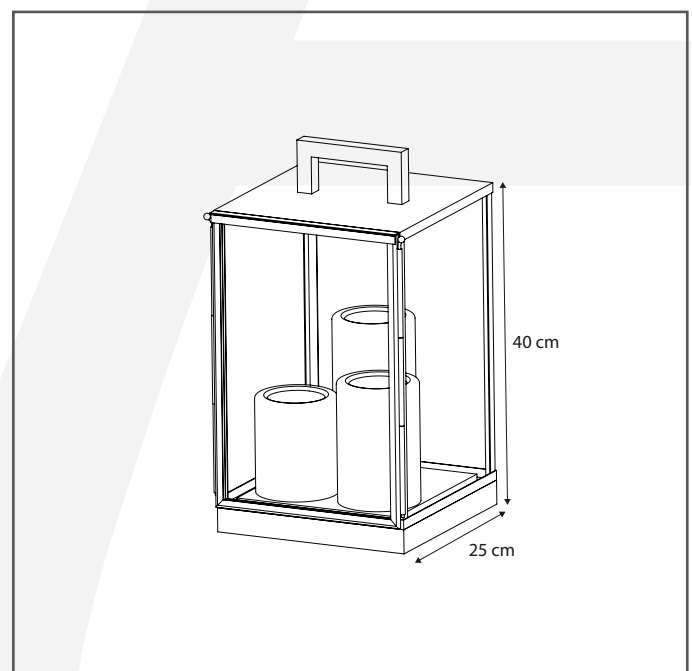

### Dimensions and weight

Length (cm):	-
Width (cm):	25
Height (cm):	40
Depth (cm):	25
Weight (kg):	7,2

### Product Specifications

Max. Wattage circuit 1 (W):	3 x 2,4
Max. Wattage circuit 2 (W):	-
Voltage (V):	230-24
Fitting:	-
Driver included:	Yes
Transformer included:	No
Dali:	No
Color Temperature (K):	2300 (Candles)
Integrated LED:	Yes
Lamps included:	-
IP rating (IP):	43
Dimmability remote:	No
Dimmability on product:	Yes