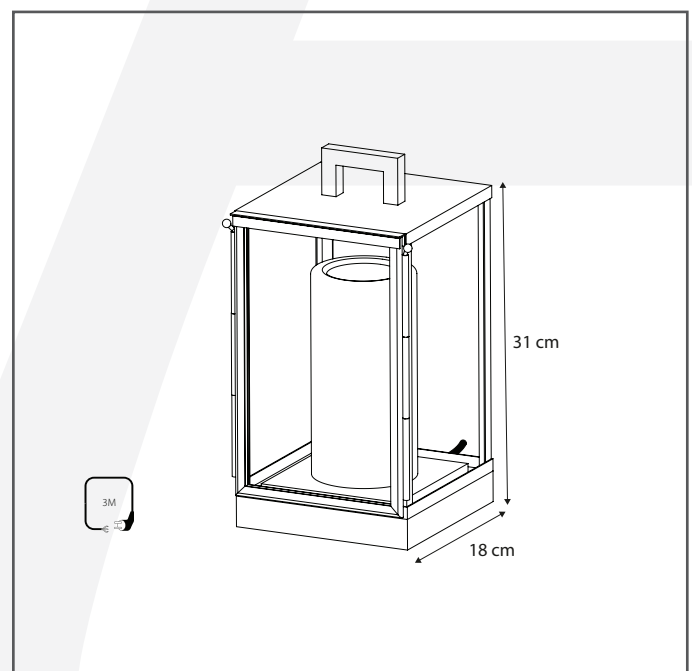

### Dimensions and weight

Length (cm):	-
Width (cm):	18
Height (cm):	31
Depth (cm):	18
Weight (kg):	4

### Product Specifications

Max. Wattage circuit 1 (W):	2,4
Max. Wattage circuit 2 (W):	-
Voltage (V):	230
Fitting:	-
Driver included:	Yes
Transformer included:	No
Dali:	No
Color Temperature (K):	2300 (Candles)
Integrated LED:	Yes
Lamps included:	-
IP rating (IP):	43
Dimmability remote:	No
Dimmability on product:	Yes