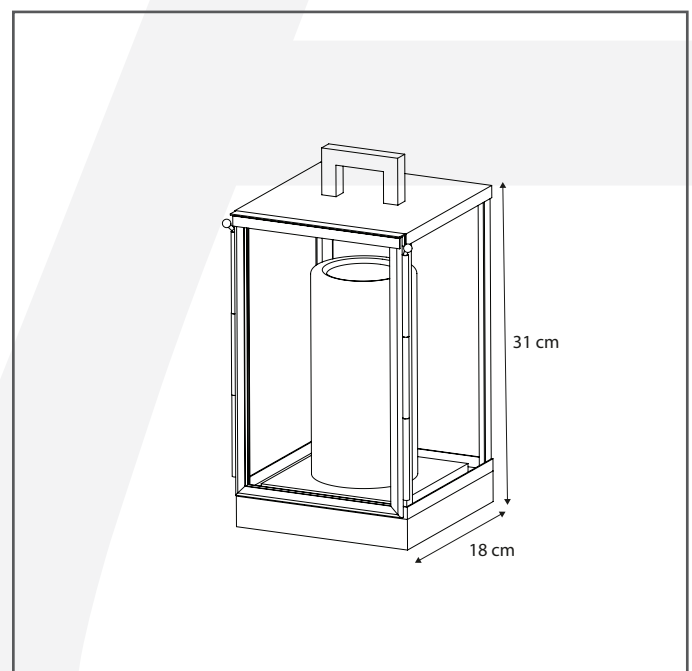

Dimensions and weight

Length (cm):	-
Width (cm):	18
Height (cm):	31
Depth (cm):	18
Weight (kg):	4

Product Specifications

Max. Wattage circuit 1 (W):	2,4
Max. Wattage circuit 2 (W):	-
Voltage (V):	230-24
Fitting:	-
Driver included:	Yes
Transformer included:	No
Dali:	No
Color Temperature (K):	2300 (Candles)
Integrated LED:	Yes
Lamps included:	-
IP rating (IP):	43
Dimmability remote:	No
Dimmability on product:	Yes