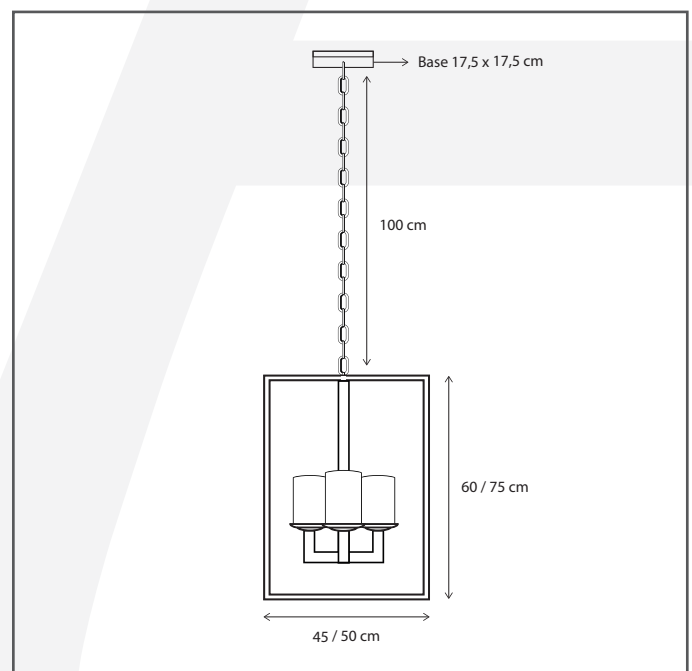

Authentage

Lighting - Verlichting - Eclairage - Beleuchtung
Belgian Design

Bellefeu vitrine lantern suspension large - 4 candles wax

BVL204D75

General information

Location:	INDOOR
Application:	SUSPENSION
Collection:	BELLEFEU
Material:	Frame: Brass, Candles: Wax, Glass: Clear Glass
Finish:	Chrome

Dimensions and weight

Length (cm):	-
Width (cm):	50
Height (cm):	145
Depth (cm):	50
Weight (kg):	21

Product Specifications

Max. Wattage circuit 1 (W):	4 x 2,4
Max. Wattage circuit 2 (W):	
Voltage (V):	230
Fitting:	
Driver included:	Yes
Transformer included:	No
Dali:	Yes, on request
Color Temperature (K):	2300 (Candles)
Integrated LED:	Yes
Lamps included:	-
IP rating (IP):	20
Dimmability remote:	Yes
Dimmability on product:	Yes