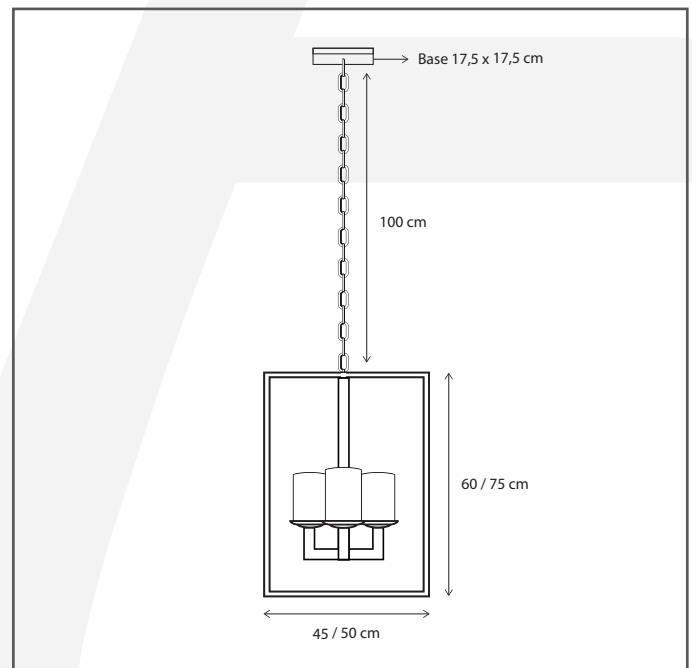

Authentage

Lighting - Verlichting - Eclairage - Beleuchtung
Belgian Design

Bellefeu vitrine lantern suspension medium - 4 candles wax

BVL204D60

General information

Location:	INDOOR
Application:	SUSPENSION
Collection:	BELLEFEU
Material:	Frame: Brass, Candles: Wax, Glass: Clear Glass
Finish:	Chrome

Dimensions and weight

Length (cm):	-
Width (cm):	45
Height (cm):	130
Depth (cm):	45
Weight (kg):	19

Product Specifications

Max. Wattage circuit 1 (W):	4 x 2,4
Max. Wattage circuit 2 (W):	
Voltage (V):	230
Fitting:	
Driver included:	Yes
Transformer included:	No
Dali:	Yes, on request
Color Temperature (K):	2300 (Candles)
Integrated LED:	Yes
Lamps included:	-
IP rating (IP):	20
Dimmability remote:	Yes
Dimmability on product:	Yes