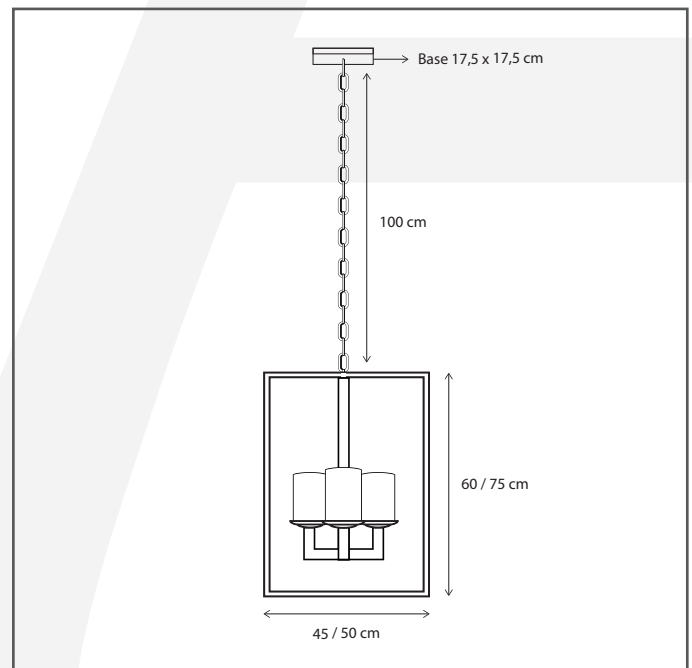

Authentage

Lighting - Verlichting - Eclairage - Beleuchtung
Belgian Design

Bellefeu vitrine lantern suspension large - 4 candles wax

BVL104D75

General information

Location:	INDOOR
Application:	SUSPENSION
Collection:	BELLEFEU
Material:	Frame: Brass, Candles: Wax, Glass: Clear Glass
Finish:	Brushed nickel

Dimensions and weight

Length (cm):	-
Width (cm):	50
Height (cm):	145
Depth (cm):	50
Weight (kg):	21

Product Specifications

Max. Wattage circuit 1 (W):	4 x 2,4
Max. Wattage circuit 2 (W):	
Voltage (V):	230
Fitting:	
Driver included:	Yes
Transformer included:	No
Dali:	Yes, on request
Color Temperature (K):	2300 (Candles)
Integrated LED:	Yes
Lamps included:	-
IP rating (IP):	20
Dimmability remote:	Yes
Dimmability on product:	Yes