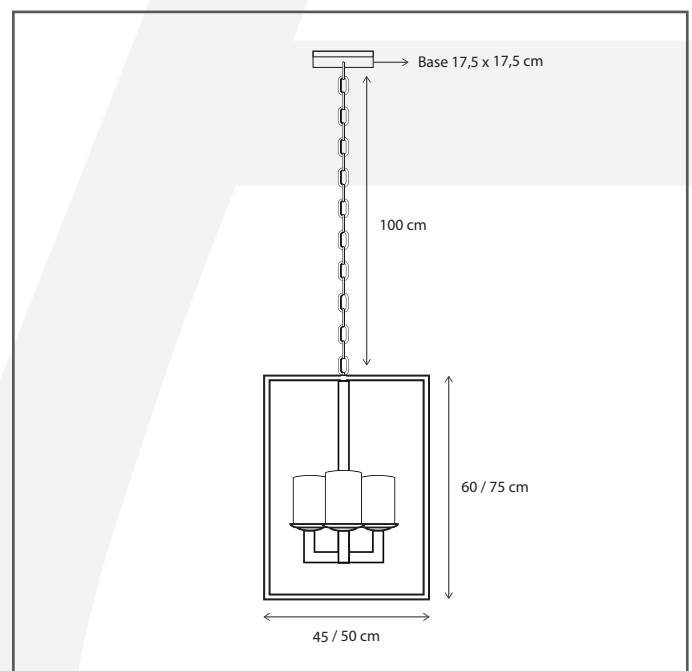

Authentage

Lighting - Verlichting - Eclairage - Beleuchtung
Belgian Design

Bellefeu vitrine lantern suspension medium - 4 candles wax

BVL104D60

General information

Location:	INDOOR
Application:	SUSPENSION
Collection:	BELLEFEU
Material:	Frame: Brass, Candles: Wax, Glass: Clear Glass
Finish:	Brushed nickel

Dimensions and weight

Length (cm):	-
Width (cm):	45
Height (cm):	130
Depth (cm):	45
Weight (kg):	19

Product Specifications

Max. Wattage circuit 1 (W):	4 x 2,4
Max. Wattage circuit 2 (W):	
Voltage (V):	230
Fitting:	
Driver included:	Yes
Transformer included:	No
Dali:	Yes, on request
Color Temperature (K):	2300 (Candles)
Integrated LED:	Yes
Lamps included:	-
IP rating (IP):	20
Dimmability remote:	Yes
Dimmability on product:	Yes