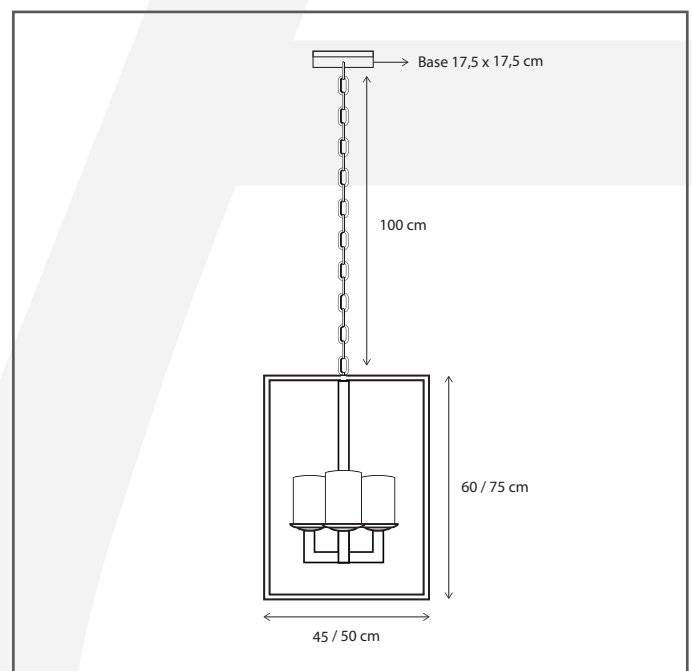

#### General information

Location:	INDOOR
Application:	SUSPENSION
Collection:	BELLEFEU
Material:	Frame: Brass, Candles: Wax, Glass: Clear Glass
Finish:	Bronze

#### Dimensions and weight

Length (cm):	-
Width (cm):	50
Height (cm):	145
Depth (cm):	50
Weight (kg):	21

#### Product Specifications

Max. Wattage circuit 1 (W):	4 x 2,4
Max. Wattage circuit 2 (W):	
Voltage (V):	230
Fitting:	
Driver included:	Yes
Transformer included:	No
Dali:	Yes, on request
Color Temperature (K):	2300 (Candles)
Integrated LED:	Yes
Lamps included:	-
IP rating (IP):	20
Dimmability remote:	Yes
Dimmability on product:	Yes