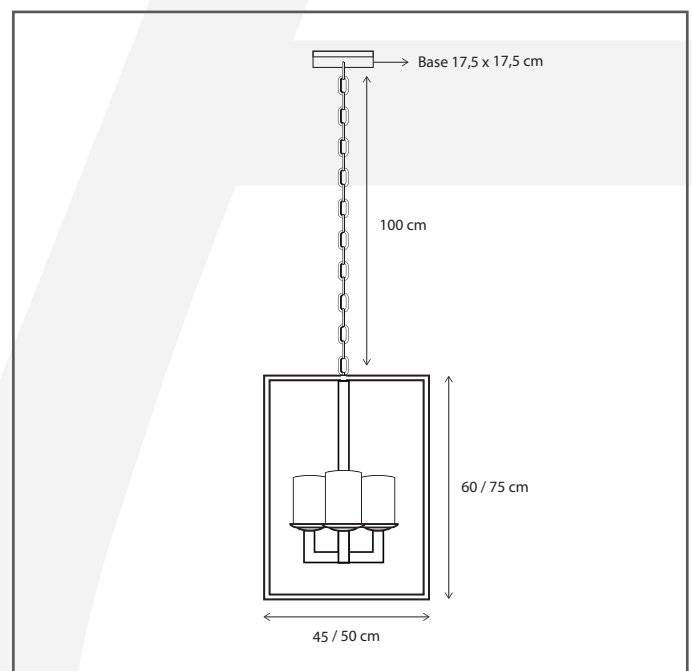

#### General information

Location:	INDOOR
Application:	SUSPENSION
Collection:	BELLEFEU
Material:	Frame: Brass, Candles: Wax, Glass: Clear Glass
Finish:	Bronze

#### Dimensions and weight

Length (cm):	-
Width (cm):	45
Height (cm):	130
Depth (cm):	45
Weight (kg):	19

#### Product Specifications

Max. Wattage circuit 1 (W):	4 x 2,4
Max. Wattage circuit 2 (W):	
Voltage (V):	230
Fitting:	
Driver included:	Yes
Transformer included:	No
Dali:	Yes, on request
Color Temperature (K):	2300 (Candles)
Integrated LED:	Yes
Lamps included:	-
IP rating (IP):	20
Dimmability remote:	Yes
Dimmability on product:	Yes