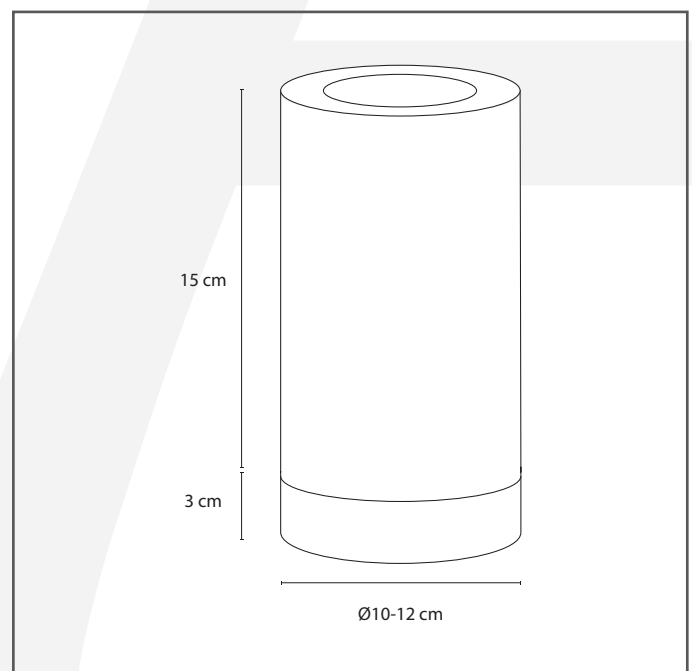

Authentage

Lighting - Verlichting - Eclairage - Beleuchtung
Belgian Design

Bellefeu table set dia 10 cm - 1 candle wax

BTT001D15

General information

Location:	INDOOR
Application:	TABLE
Collection:	BELLEFEU
Material:	Frame: Brass, Candles: Wax
Finish:	Bronze

Dimensions and weight

Length (cm):	-
Width (cm):	10
Height (cm):	15
Depth (cm):	10
Weight (kg):	1,2

Product Specifications

Max. Wattage circuit 1 (W):	2,4
Max. Wattage circuit 2 (W):	
Voltage (V):	230
Fitting:	
Driver included:	Yes
Transformer included:	No
Dali:	No
Color Temperature (K):	2300 (Candles)
Integrated LED:	Yes
Lamps included:	-
IP rating (IP):	20
Dimmability remote:	No
Dimmability on product:	Yes

Bellefeu table set

For further questions don't hesitate to contact us via info@authentage.be or via 0032(0)3 355 10 40.