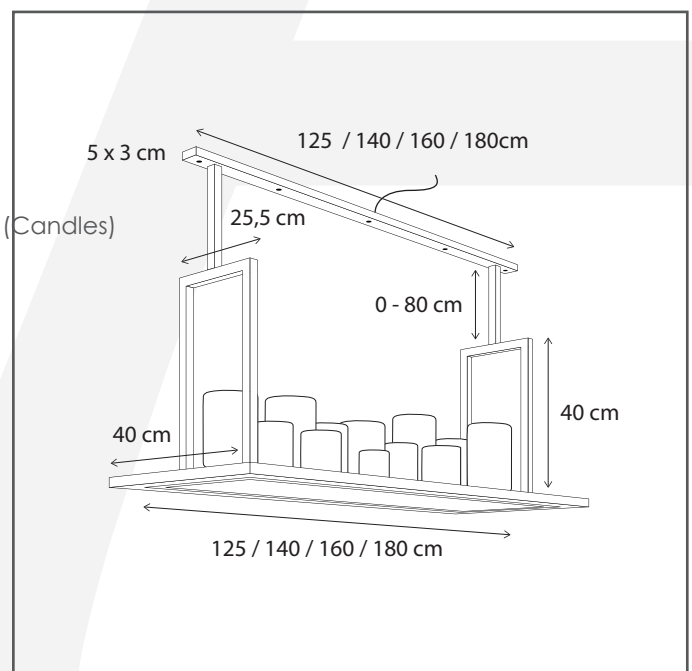

Authentage

Lighting - Verlichting - Eclairage - Beleuchtung
Belgian Design

Bellefeu rectangular 180 cm - 18 candles wax

BSR018D18

General information

Location:	INDOOR
Application:	SUSPENSION
Collection:	BELLEFEU
Material:	Frame: Brass, Candles: Wax
Finish:	Bronze

Dimensions and weight

Length (cm):	180
Width (cm):	-
Height (cm):	40-120
Depth (cm):	40
Weight (kg):	42

Product Specifications

Max. Wattage circuit 1 (W):	18 x 2,4
Max. Wattage circuit 2 (W):	58
Voltage (V):	230
Fitting:	
Driver included:	Yes
Transformer included:	No
Dali:	Yes, on request
Color Temperature (K):	2700 (Integrated LED) / 2300 (Candles)
Integrated LED:	Yes
Lamps included:	-
IP rating (IP):	20
Dimmability remote:	Yes
Dimmability on product:	Yes