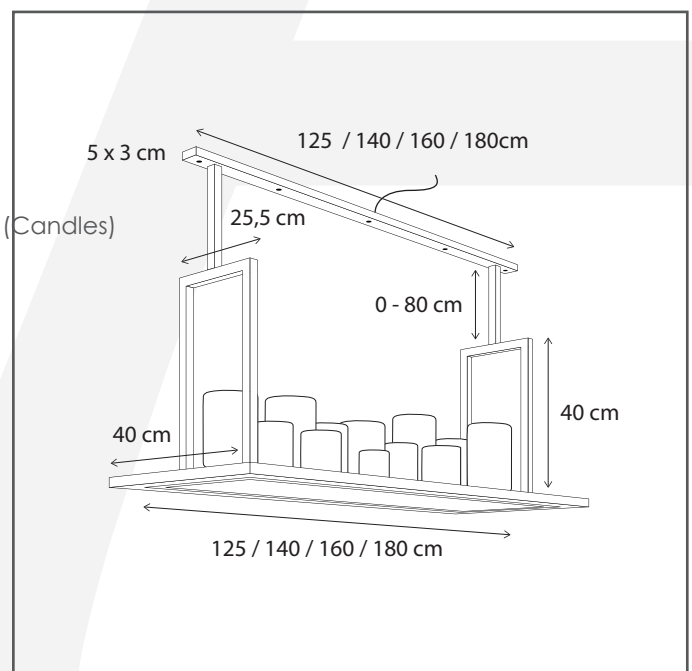

Authentage

Lighting - Verlichting - Eclairage - Beleuchtung
Belgian Design

Bellefeu rectangular 160 cm - 16 candles wax

BSR016D16

General information

Location:	INDOOR
Application:	SUSPENSION
Collection:	BELLEFEU
Material:	Frame: Brass, Candles: Wax
Finish:	Bronze

Dimensions and weight

Length (cm):	160
Width (cm):	-
Height (cm):	40-120
Depth (cm):	40
Weight (kg):	38

Product Specifications

Max. Wattage circuit 1 (W):	16 x 2,4
Max. Wattage circuit 2 (W):	48
Voltage (V):	230
Fitting:	
Driver included:	Yes
Transformer included:	No
Dali:	Yes, on request
Color Temperature (K):	2700 (Integrated LED) / 2300 (Candles)
Integrated LED:	Yes
Lamps included:	-
IP rating (IP):	20
Dimmability remote:	Yes
Dimmability on product:	Yes