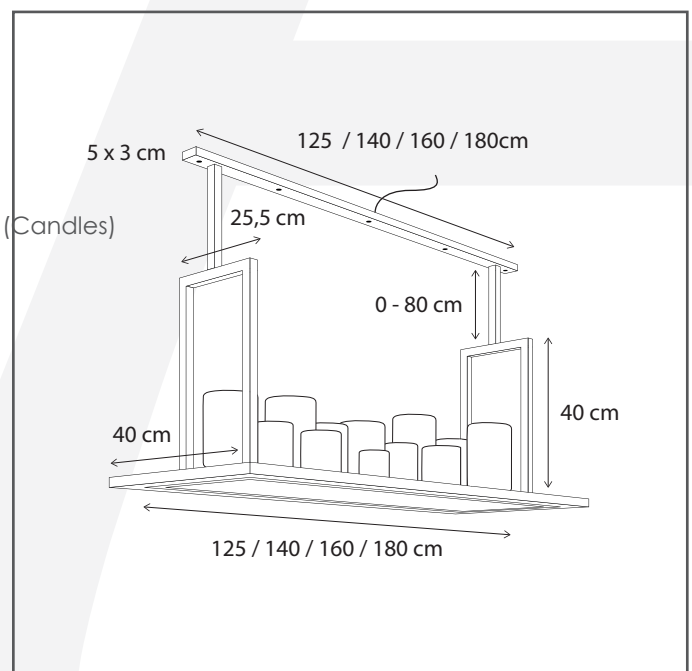

Authentage

Lighting - Verlichting - Eclairage - Beleuchtung
Belgian Design

Bellefeu rectangular 125 cm - 12 candles wax

BSR012D12

General information

Location:	INDOOR
Application:	SUSPENSION
Collection:	BELLEFEU
Material:	Frame: Brass, Candles: Wax
Finish:	Bronze

Dimensions and weight

Length (cm):	125
Width (cm):	-
Height (cm):	40-120
Depth (cm):	40
Weight (kg):	31

Product Specifications

Max. Wattage circuit 1 (W):	12 x 2,4
Max. Wattage circuit 2 (W):	38,8
Voltage (V):	230
Fitting:	
Driver included:	Yes
Transformer included:	No
Dali:	Yes, on request
Color Temperature (K):	2700 (Integrated LED) / 2300 (Candles)
Integrated LED:	Yes
Lamps included:	-
IP rating (IP):	20
Dimmability remote:	Yes
Dimmability on product:	Yes