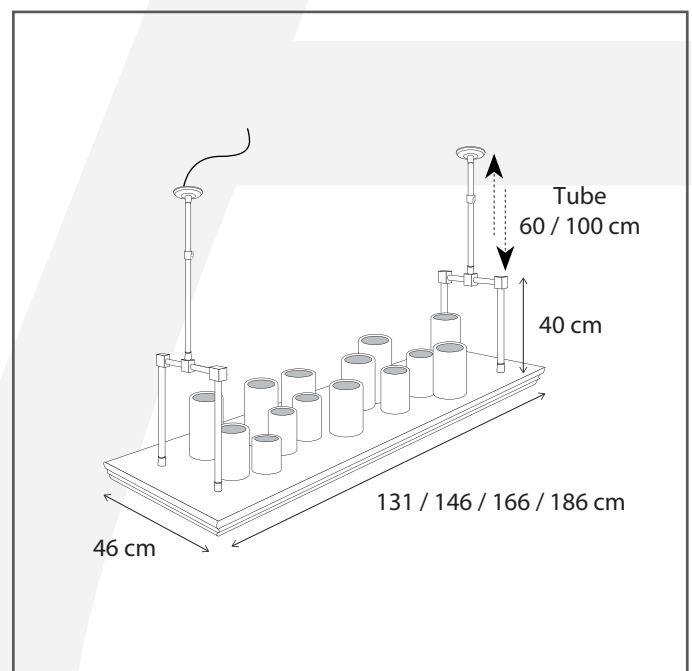

Authentage

Lighting - Verlichting - Eclairage - Beleuchtung
Belgian Design

Bellefeu royal rectangular 146 cm - 14 candles wax - 3 GU10 spots

BRS014G15

General information

Location:	INDOOR
Application:	SUSPENSION
Collection:	BELLEFEU
Material:	Frame: Brass, Candles: Alabaster
Finish:	Bronze

Dimensions and weight

Length (cm):	146
Width (cm):	-
Height (cm):	80-100
Depth (cm):	46
Weight (kg):	37,5

Product Specifications

Max. Wattage circuit 1 (W):	14 x 2,4
Max. Wattage circuit 2 (W):	3 x 8
Voltage (V):	230
Fitting:	GU10
Driver included:	Yes
Transformer included:	No
Dali:	Yes, on request
Color Temperature (K):	2300 (Candles)
Integrated LED:	Yes
Lamps included:	-
IP rating (IP):	20
Dimmability remote:	Yes
Dimmability on product:	Yes