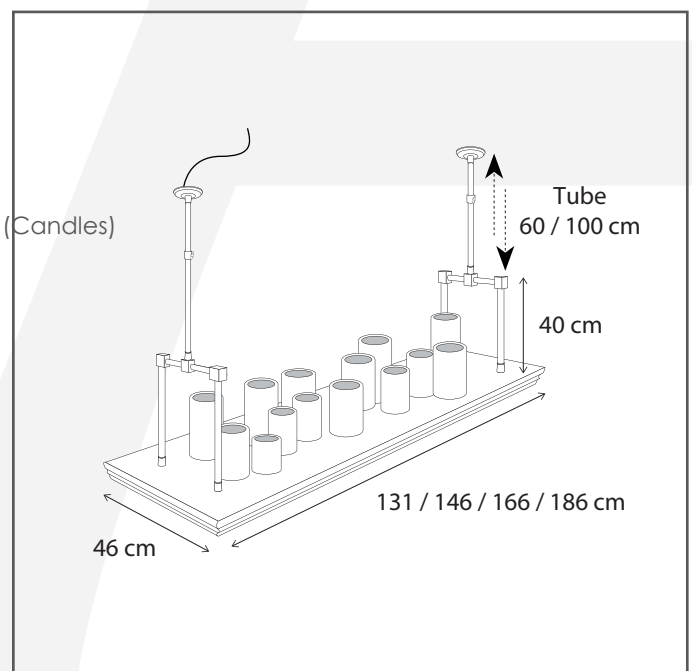

### Dimensions and weight

Length (cm):	146
Width (cm):	-
Height (cm):	80-100
Depth (cm):	46
Weight (kg):	35

### Product Specifications

Max. Wattage circuit 1 (W):	14 x 2,4
Max. Wattage circuit 2 (W):	42
Voltage (V):	230
Fitting:	
Driver included:	Yes
Transformer included:	No
Dali:	Yes, on request
Color Temperature (K):	2700 (Integrated LED) / 2300 (Candles)
Integrated LED:	Yes
Lamps included:	-
IP rating (IP):	20
Dimmability remote:	Yes
Dimmability on product:	Yes