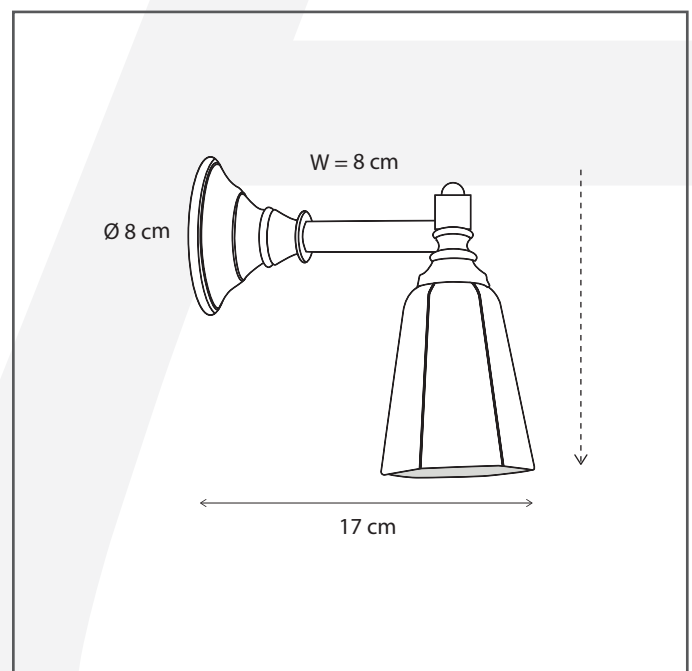

Authentage

Lighting - Verlichting - Eclairage - Beleuchtung
Belgian Design

Bainwat double 90° arm IP43

BNW202D73

General information

Location:	INDOOR
Application:	WALL
Collection:	BAINWAT
Material:	Frame: Brass, Glass: Milk Glass
Finish:	Chrome

Dimensions and weight

Length (cm):	-
Width (cm):	17
Height (cm):	19
Depth (cm):	17
Weight (kg):	1,096

Product Specifications

Max. Wattage circuit 1 (W):	2 x 6
Max. Wattage circuit 2 (W):	
Voltage (V):	230
Fitting:	E14
Driver included:	No
Transformer included:	No
Dali:	No
Color Temperature (K):	-
Integrated LED:	-
Lamps included:	No
IP rating (IP):	43
Dimmability remote:	Yes
Dimmability on product:	No