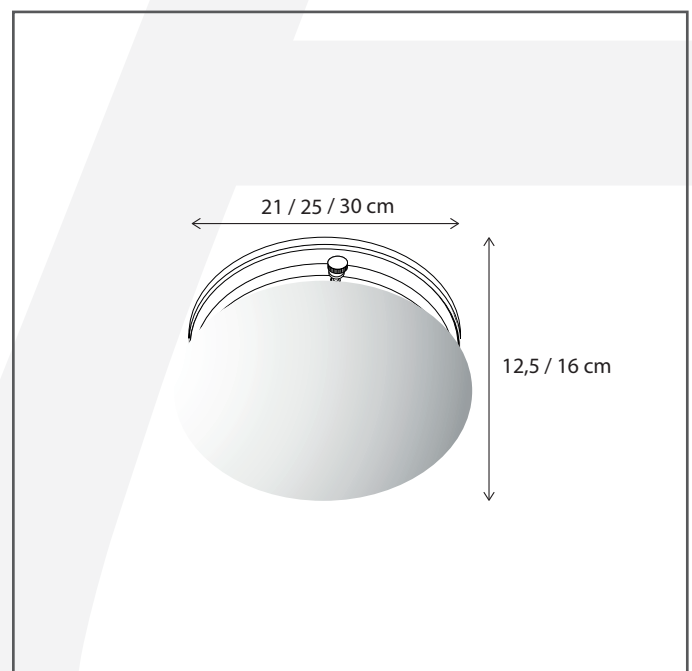

Authentage

Lighting - Verlichting - Eclairage - Beleuchtung
Belgian Design

Bainwat plafonnier 30 cm

BNW201P30

General information

Location:	INDOOR
Application:	CEILING
Collection:	BAINWAT
Material:	Frame: Brass, Glass: Milk Glass
Finish:	Chrome

Dimensions and weight

Length (cm):	-
Width (cm):	30
Height (cm):	16
Depth (cm):	30
Weight (kg):	0,8

Product Specifications

Max. Wattage circuit 1 (W):	2 x 15
Max. Wattage circuit 2 (W):	
Voltage (V):	230
Fitting:	E27
Driver included:	No
Transformer included:	No
Dali:	Yes, on request
Color Temperature (K):	-
Integrated LED:	-
Lamps included:	No
IP rating (IP):	40
Dimmability remote:	Yes
Dimmability on product:	No