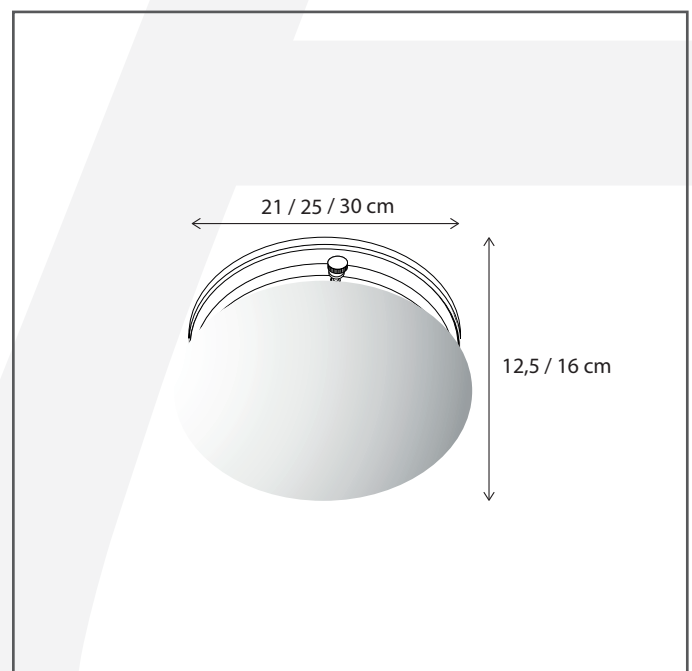

Authentage

Lighting - Verlichting - Eclairage - Beleuchtung
Belgian Design

Bainwat plafonnier 25 cm

BNW201P25

General information

Location:	INDOOR
Application:	CEILING
Collection:	BAINWAT
Material:	Frame: Brass, Glass: Milk Glass
Finish:	Chrome

Dimensions and weight

Length (cm):	-
Width (cm):	25
Height (cm):	12,5
Depth (cm):	25
Weight (kg):	0,6

Product Specifications

Max. Wattage circuit 1 (W):	15
Max. Wattage circuit 2 (W):	
Voltage (V):	230
Fitting:	E27
Driver included:	No
Transformer included:	No
Dali:	Yes, on request
Color Temperature (K):	-
Integrated LED:	-
Lamps included:	No
IP rating (IP):	40
Dimmability remote:	Yes
Dimmability on product:	No