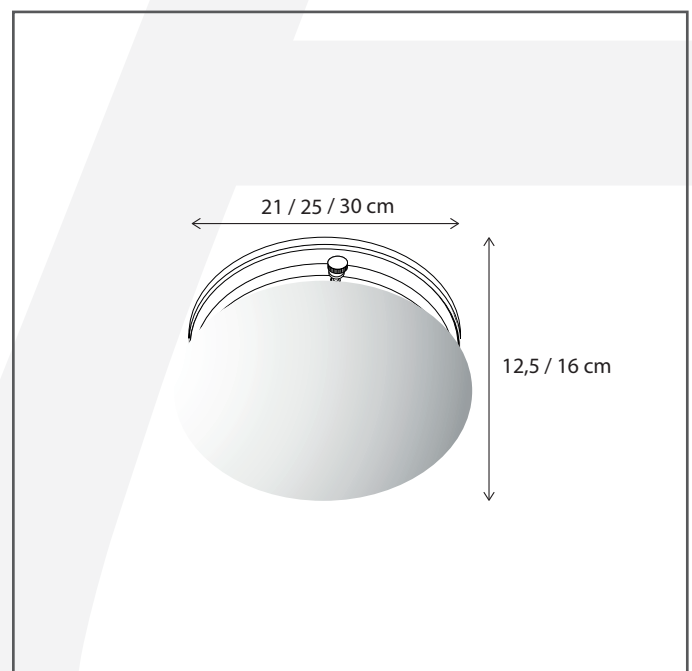

Authentage

Lighting - Verlichting - Eclairage - Beleuchtung
Belgian Design

Bainwat plafonnier 21 cm

BNW201P21

General information

Location:	INDOOR
Application:	CEILING
Collection:	BAINWAT
Material:	Frame: Brass, Glass: Milk Glass
Finish:	Chrome

Dimensions and weight

Length (cm):	-
Width (cm):	21
Height (cm):	12,5
Depth (cm):	21
Weight (kg):	0,328

Product Specifications

Max. Wattage circuit 1 (W):	15
Max. Wattage circuit 2 (W):	
Voltage (V):	230
Fitting:	E27
Driver included:	No
Transformer included:	No
Dali:	Yes, on request
Color Temperature (K):	-
Integrated LED:	-
Lamps included:	No
IP rating (IP):	40
Dimmability remote:	Yes
Dimmability on product:	No