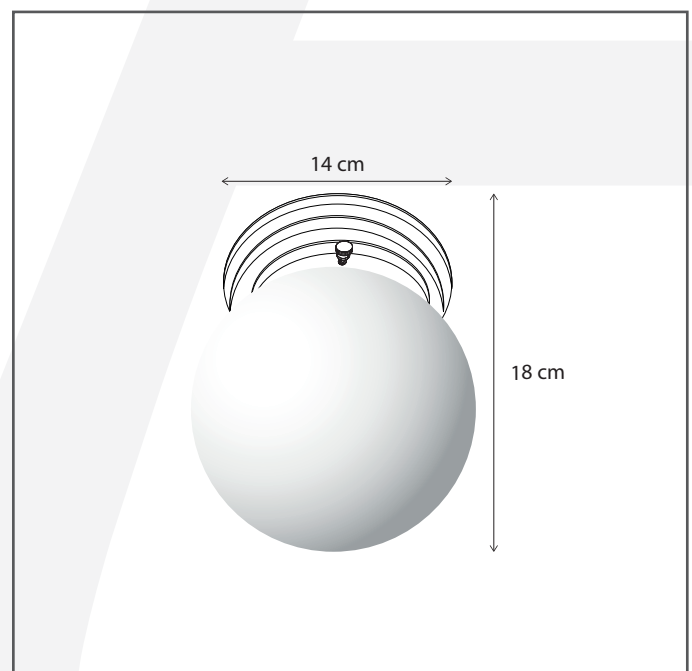

Authentage

Lighting - Verlichting - Eclairage - Beleuchtung
Belgian Design

Bainwat plafonnier 14 cm

BNW201P14

General information

Location:	INDOOR
Application:	CEILING
Collection:	BAINWAT
Material:	Frame: Brass, Glass: Milk Glass
Finish:	Chrome

Dimensions and weight

Length (cm):	-
Width (cm):	14
Height (cm):	18
Depth (cm):	14
Weight (kg):	0,905

Product Specifications

Max. Wattage circuit 1 (W):	15
Max. Wattage circuit 2 (W):	
Voltage (V):	230
Fitting:	E27
Driver included:	No
Transformer included:	No
Dali:	Yes, on request
Color Temperature (K):	-
Integrated LED:	-
Lamps included:	No
IP rating (IP):	40
Dimmability remote:	Yes
Dimmability on product:	No