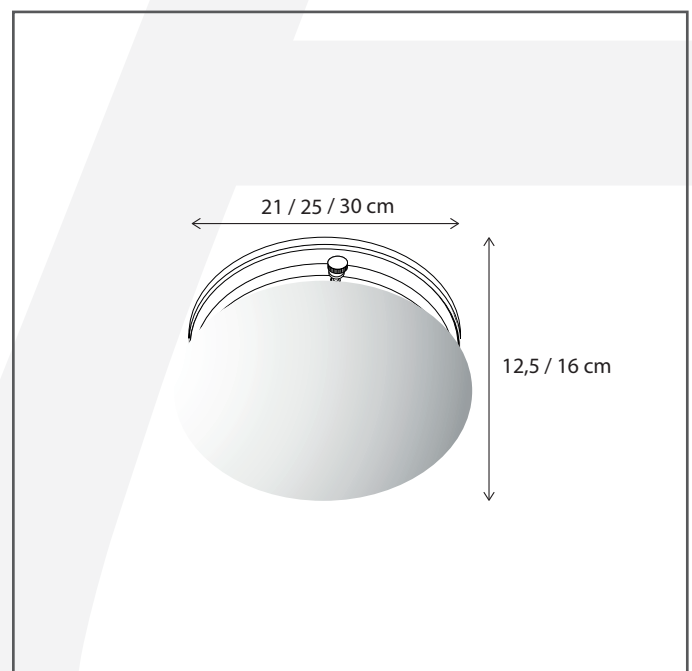

Authentage

Lighting - Verlichting - Eclairage - Beleuchtung
Belgian Design

Bainwat plafonnier 30 cm

BNW101P30

General information

Location:	INDOOR
Application:	CEILING
Collection:	BAINWAT
Material:	Frame: Brass, Glass: Milk Glass
Finish:	Brushed nickel

Dimensions and weight

Length (cm):	-
Width (cm):	30
Height (cm):	16
Depth (cm):	30
Weight (kg):	0,8

Product Specifications

Max. Wattage circuit 1 (W):	2 x 15
Max. Wattage circuit 2 (W):	
Voltage (V):	230
Fitting:	E27
Driver included:	No
Transformer included:	No
Dali:	Yes, on request
Color Temperature (K):	-
Integrated LED:	-
Lamps included:	No
IP rating (IP):	40
Dimmability remote:	Yes
Dimmability on product:	No