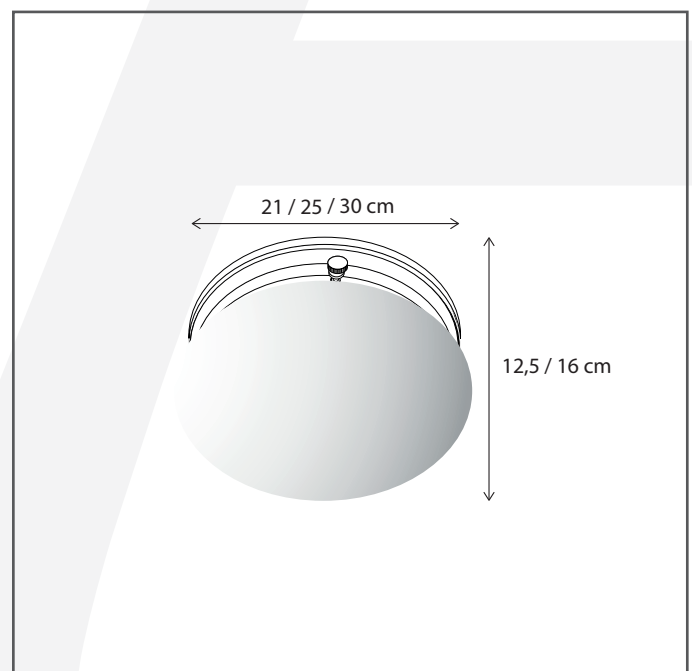

Authentage

Lighting - Verlichting - Eclairage - Beleuchtung
Belgian Design

Bainwat plafonnier 25 cm

BNW101P25

General information

Location:	INDOOR
Application:	CEILING
Collection:	BAINWAT
Material:	Frame: Brass, Glass: Milk Glass
Finish:	Brushed nickel

Dimensions and weight

Length (cm):	-
Width (cm):	25
Height (cm):	12,5
Depth (cm):	25
Weight (kg):	0,6

Product Specifications

Max. Wattage circuit 1 (W):	15
Max. Wattage circuit 2 (W):	
Voltage (V):	230
Fitting:	E27
Driver included:	No
Transformer included:	No
Dali:	Yes, on request
Color Temperature (K):	-
Integrated LED:	-
Lamps included:	No
IP rating (IP):	40
Dimmability remote:	Yes
Dimmability on product:	No