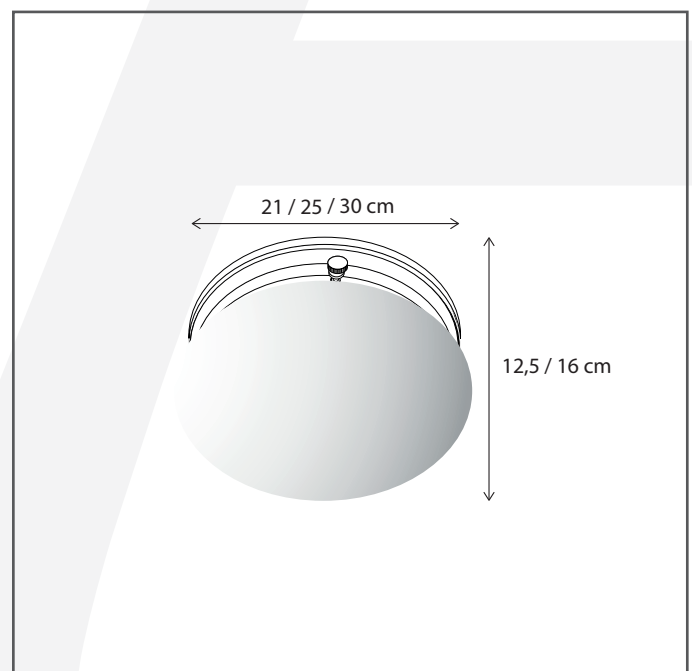

Authentage

Lighting - Verlichting - Eclairage - Beleuchtung
Belgian Design

Bainwat plafonnier 21 cm

BNW101P21

General information

Location:	INDOOR
Application:	CEILING
Collection:	BAINWAT
Material:	Frame: Brass, Glass: Milk Glass
Finish:	Brushed nickel

Dimensions and weight

Length (cm):	-
Width (cm):	21
Height (cm):	12,5
Depth (cm):	21
Weight (kg):	0,328

Product Specifications

Max. Wattage circuit 1 (W):	15
Max. Wattage circuit 2 (W):	
Voltage (V):	230
Fitting:	E27
Driver included:	No
Transformer included:	No
Dali:	Yes, on request
Color Temperature (K):	-
Integrated LED:	-
Lamps included:	No
IP rating (IP):	40
Dimmability remote:	Yes
Dimmability on product:	No