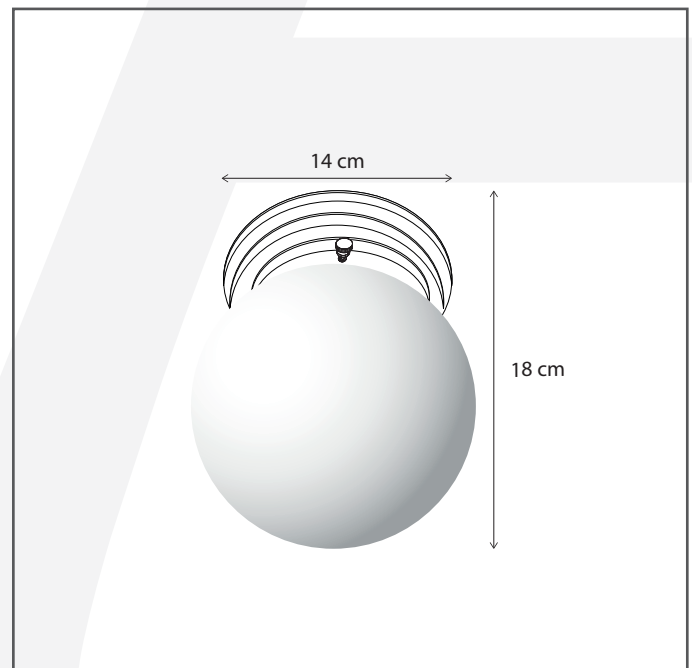

Authentage

Lighting - Verlichting - Eclairage - Beleuchtung
Belgian Design

Bainwat plafonnier 14 cm

BNW101P14

General information

Location:	INDOOR
Application:	CEILING
Collection:	BAINWAT
Material:	Frame: Brass, Glass: Milk Glass
Finish:	Brushed nickel

Dimensions and weight

Length (cm):	-
Width (cm):	14
Height (cm):	18
Depth (cm):	14
Weight (kg):	0,905

Product Specifications

Max. Wattage circuit 1 (W):	15
Max. Wattage circuit 2 (W):	
Voltage (V):	230
Fitting:	E27
Driver included:	No
Transformer included:	No
Dali:	Yes, on request
Color Temperature (K):	-
Integrated LED:	-
Lamps included:	No
IP rating (IP):	40
Dimmability remote:	Yes
Dimmability on product:	No