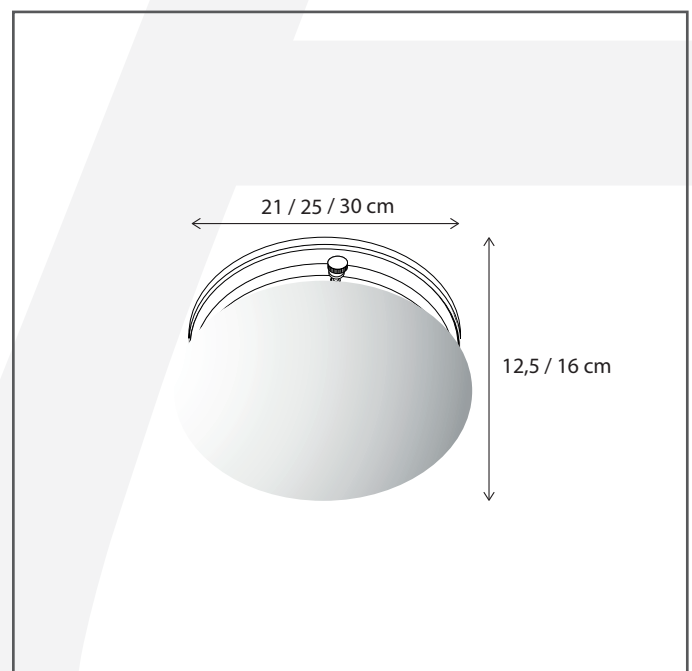

Authentage

Lighting - Verlichting - Eclairage - Beleuchtung
Belgian Design

Bainwat plafonnier 30 cm

BNW001P30

General information

Location:	INDOOR
Application:	CEILING
Collection:	BAINWAT
Material:	Frame: Brass, Glass: Milk Glass
Finish:	Bronze

Dimensions and weight

Length (cm):	-
Width (cm):	30
Height (cm):	16
Depth (cm):	30
Weight (kg):	0,8

Product Specifications

Max. Wattage circuit 1 (W):	2 x 15
Max. Wattage circuit 2 (W):	
Voltage (V):	230
Fitting:	E27
Driver included:	No
Transformer included:	No
Dali:	Yes, on request
Color Temperature (K):	-
Integrated LED:	-
Lamps included:	No
IP rating (IP):	40
Dimmability remote:	Yes
Dimmability on product:	No

Bainwat

For further questions don't hesitate to contact us via info@authentage.be or via 0032(0)3 355 10 40.