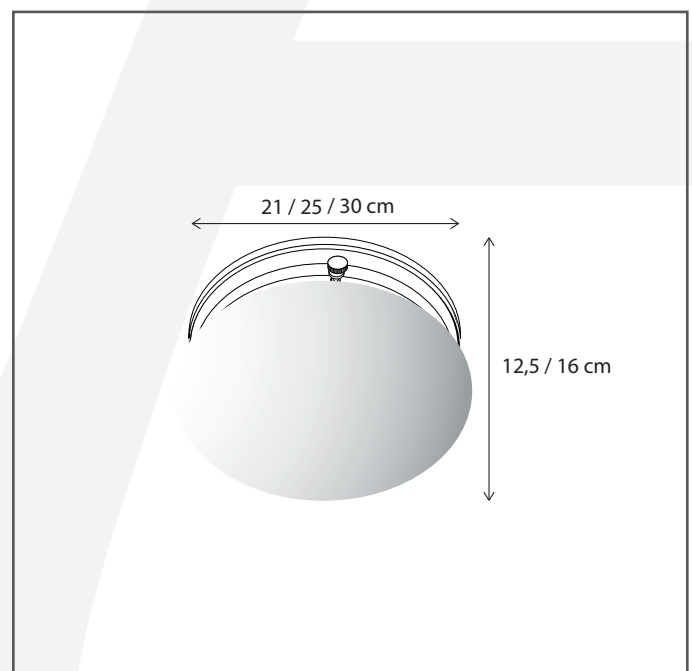

Authentage

Lighting - Verlichting - Eclairage - Beleuchtung
Belgian Design

Bainwat plafonnier 25 cm

BNW001P25

General information

Location:	INDOOR
Application:	CEILING
Collection:	BAINWAT
Material:	Frame: Brass, Glass: Milk Glass
Finish:	Bronze

Dimensions and weight

Length (cm):	-
Width (cm):	25
Height (cm):	12,5
Depth (cm):	25
Weight (kg):	0,6

Product Specifications

Max. Wattage circuit 1 (W):	15
Max. Wattage circuit 2 (W):	
Voltage (V):	230
Fitting:	E27
Driver included:	No
Transformer included:	No
Dali:	Yes, on request
Color Temperature (K):	-
Integrated LED:	-
Lamps included:	No
IP rating (IP):	40
Dimmability remote:	Yes
Dimmability on product:	No