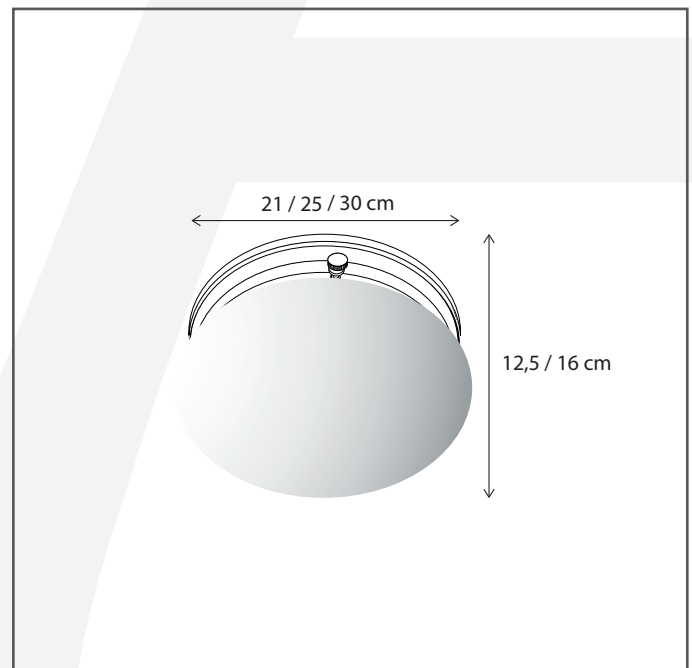

Authentage

Lighting - Verlichting - Eclairage - Beleuchtung
Belgian Design

Bainwat plafonnier 21 cm

BNW001P21

General information

Location:	INDOOR
Application:	CEILING
Collection:	BAINWAT
Material:	Frame: Brass, Glass: Milk Glass
Finish:	Bronze

Dimensions and weight

Length (cm):	-
Width (cm):	21
Height (cm):	12,5
Depth (cm):	21
Weight (kg):	0,328

Product Specifications

Max. Wattage circuit 1 (W):	15
Max. Wattage circuit 2 (W):	
Voltage (V):	230
Fitting:	E27
Driver included:	No
Transformer included:	No
Dali:	Yes, on request
Color Temperature (K):	-
Integrated LED:	-
Lamps included:	No
IP rating (IP):	40
Dimmability remote:	Yes
Dimmability on product:	No