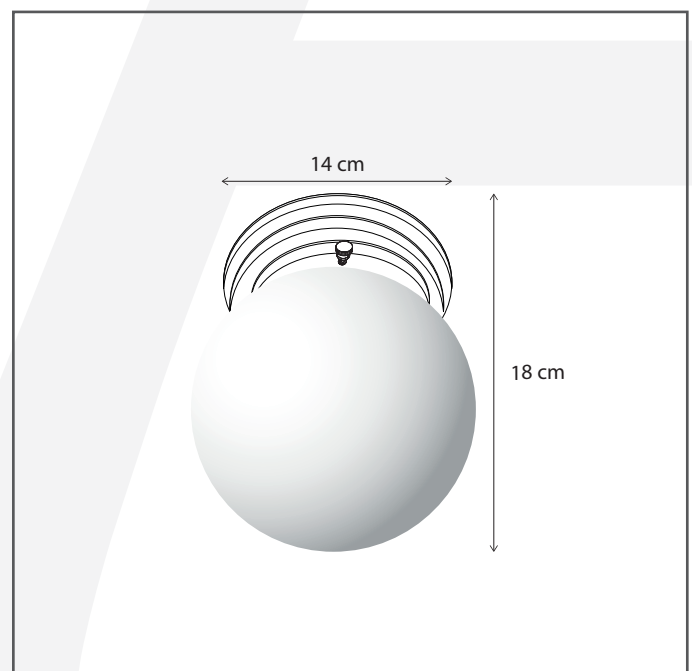

Authentage

Lighting - Verlichting - Eclairage - Beleuchtung
Belgian Design

Bainwat plafonnier 14 cm

BNW001P14

General information

Location:	INDOOR
Application:	CEILING
Collection:	BAINWAT
Material:	Frame: Brass, Glass: Milk Glass
Finish:	Bronze

Dimensions and weight

Length (cm):	-
Width (cm):	14
Height (cm):	18
Depth (cm):	14
Weight (kg):	0,905

Product Specifications

Max. Wattage circuit 1 (W):	15
Max. Wattage circuit 2 (W):	
Voltage (V):	230
Fitting:	E27
Driver included:	No
Transformer included:	No
Dali:	Yes, on request
Color Temperature (K):	-
Integrated LED:	-
Lamps included:	No
IP rating (IP):	40
Dimmability remote:	Yes
Dimmability on product:	No