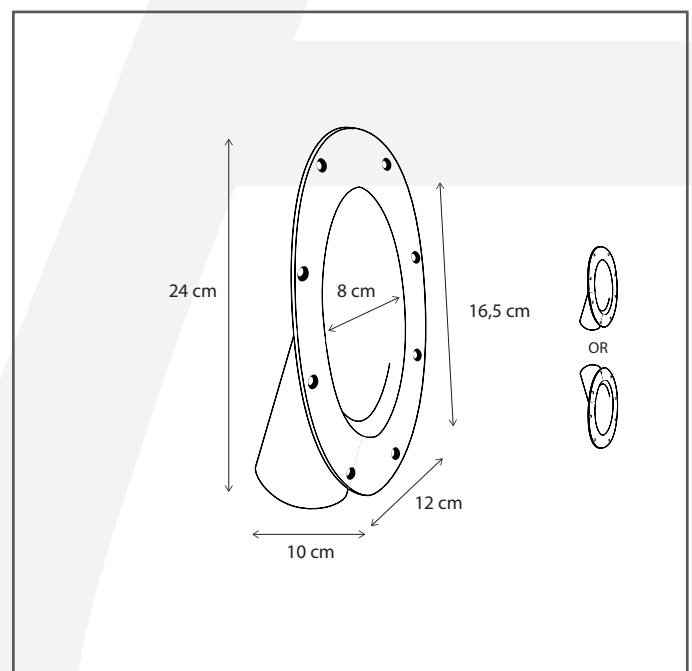

Authentage

Lighting - Verlichting - Eclairage - Beleuchtung
Belgian Design

Beautique pipe

BEP2L124V

General information

Location:	OUTDOOR
Application:	WALL
Collection:	BEAUTIQUE
Material:	Frame: Brass
Finish:	Chrome

Dimensions and weight

Length (cm):	-
Width (cm):	12
Height (cm):	16,5
Depth (cm):	10
Weight (kg):	-

Product Specifications

Max. Wattage circuit 1 (W):	2,4
Max. Wattage circuit 2 (W):	
Voltage (V):	24
Fitting:	
Driver included:	No
Transformer included:	No
Dali:	Yes, on request
Color Temperature (K):	-
Integrated LED:	-
Lamps included:	No
IP rating (IP):	65
Dimmability remote:	Yes
Dimmability on product:	No

Beautique pipe

For further questions don't hesitate to contact us via info@authentage.be or via 0032(0)3 355 10 40.