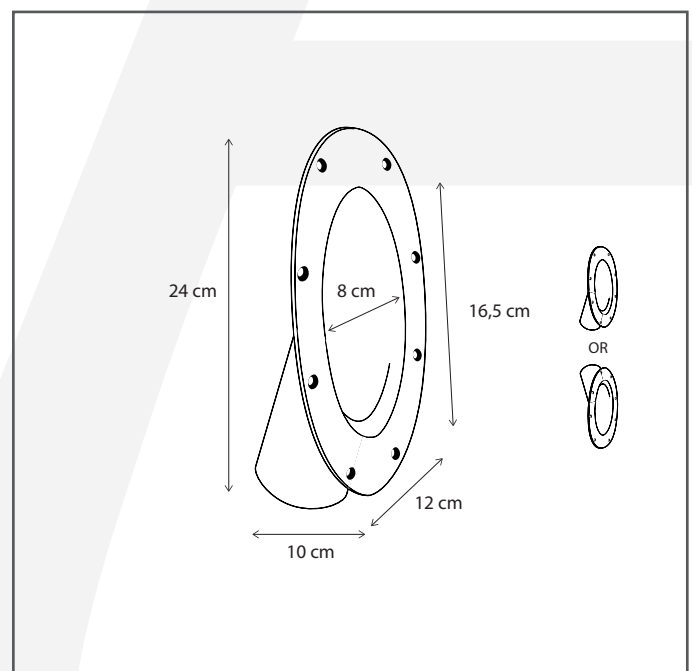

Authentage

Lighting - Verlichting - Eclairage - Beleuchtung
Belgian Design

Beautique pipe

BEPOL124V

General information

| | |
|--------------|--------------|
| Location: | OUTDOOR |
| Application: | WALL |
| Collection: | BEAUTIQUE |
| Material: | Frame: Brass |
| Finish: | Bronze |

Dimensions and weight

| | |
|--------------|-------|
| Length (cm): | - |
| Width (cm): | 12 |
| Height (cm): | 16,5 |
| Depth (cm): | 10 |
| Weight (kg): | 1,237 |

Product Specifications

| | |
|-----------------------------|-----------------|
| Max. Wattage circuit 1 (W): | 2,4 |
| Max. Wattage circuit 2 (W): | |
| Voltage (V): | 24 |
| Fitting: | |
| Driver included: | No |
| Transformer included: | No |
| Dali: | Yes, on request |
| Color Temperature (K): | - |
| Integrated LED: | - |
| Lamps included: | No |
| IP rating (IP): | 65 |
| Dimmability remote: | Yes |
| Dimmability on product: | No |