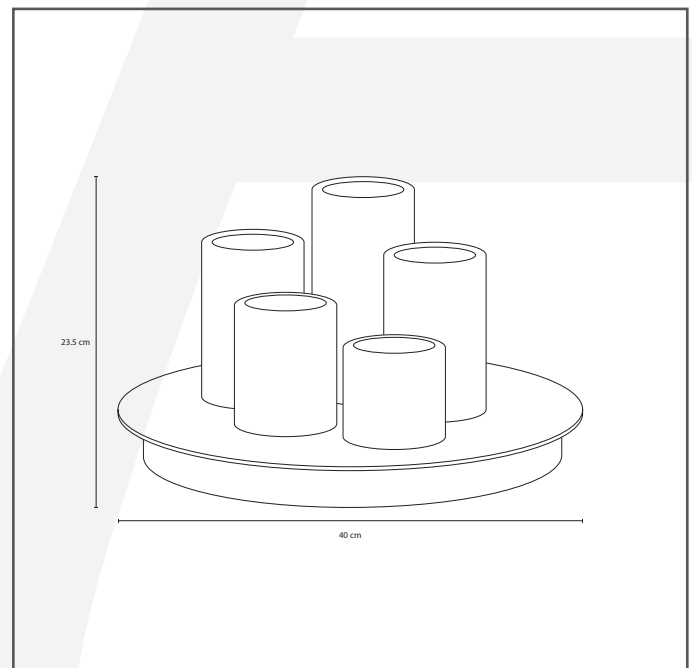

Authentage

Lighting - Verlichting - Eclairage - Beleuchtung
Belgian Design

Bellefeu discus table on battery - 5 candles wax

BDW305D40

General information

Location:	INDOOR
Application:	TABLE
Collection:	BELLEFEU
Material:	Frame: Brass, Candles: Wax
Finish:	Polished brass

Dimensions and weight

Length (cm):	-
Width (cm):	40
Height (cm):	23,5
Depth (cm):	40
Weight (kg):	7,5

Product Specifications

Max. Wattage circuit 1 (W):	5 X 2,4
Max. Wattage circuit 2 (W):	
Voltage (V):	230
Fitting:	
Driver included:	Yes
Transformer included:	No
Dali:	Yes, on request
Color Temperature (K):	2200-2700
Integrated LED:	Yes
Lamps included:	-
IP rating (IP):	20
Dimmability remote:	No
Dimmability on product:	Yes