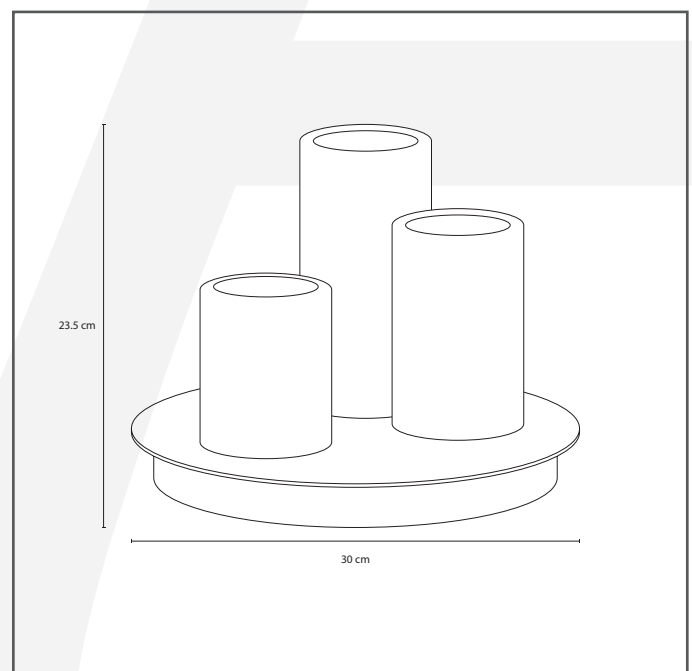

Authentage

Lighting - Verlichting - Eclairage - Beleuchtung
Belgian Design

Bellefeu discus table on battery - 3 candles wax

BDW303D30

General information

Location:	INDOOR
Application:	TABLE
Collection:	BELLEFEU
Material:	Frame: Brass, Candles: Wax
Finish:	Polished brass

Dimensions and weight

Length (cm):	-
Width (cm):	30
Height (cm):	23,5
Depth (cm):	30
Weight (kg):	6

Product Specifications

Max. Wattage circuit 1 (W):	3 X 2,4
Max. Wattage circuit 2 (W):	
Voltage (V):	230
Fitting:	
Driver included:	Yes
Transformer included:	No
Dali:	Yes, on request
Color Temperature (K):	2200-2700
Integrated LED:	Yes
Lamps included:	-
IP rating (IP):	20
Dimmability remote:	No
Dimmability on product:	Yes

Bellefeu discus table on battery

For further questions don't hesitate to contact us via info@authentage.be or via 0032(0)3 355 10 40.