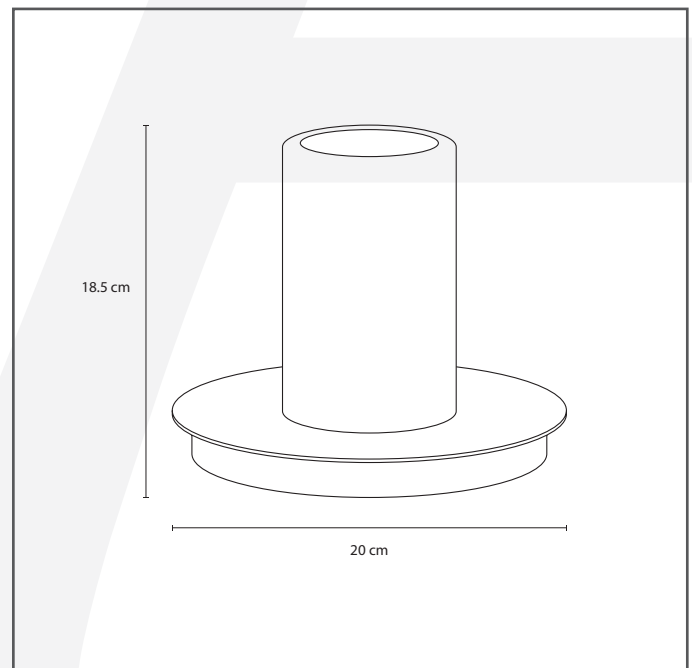

Authentage

Lighting - Verlichting - Eclairage - Beleuchtung
Belgian Design

Bellefeu discus table on battery - 1 candle wax

BDW301D20

General information

Location:	INDOOR
Application:	TABLE
Collection:	BELLEFEU
Material:	Frame: Brass, Candles: Wax
Finish:	Polished brass

Dimensions and weight

Length (cm):	-
Width (cm):	20
Height (cm):	18,5
Depth (cm):	20
Weight (kg):	1,5

Product Specifications

Max. Wattage circuit 1 (W):	1 X 2,4
Max. Wattage circuit 2 (W):	
Voltage (V):	230
Fitting:	
Driver included:	Yes
Transformer included:	No
Dali:	Yes, on request
Color Temperature (K):	2200-2700
Integrated LED:	Yes
Lamps included:	-
IP rating (IP):	20
Dimmability remote:	No
Dimmability on product:	Yes